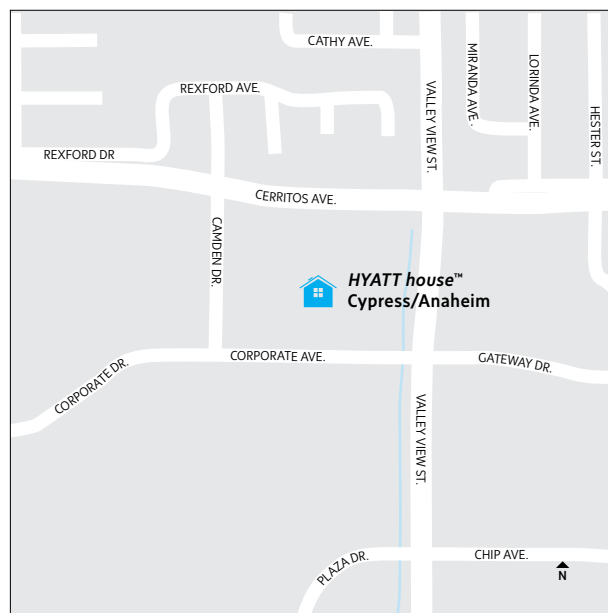

We're waiting to welcome you.

Visit hyatthouse.com or call 866 974 9288 to plan your visit and get back to the business of living your life.

HYATT house™ Cypress/Anaheim
5905 Corporate Ave Cypress, CA 90630
T 714 828 4000 F 714 229 0566
hyatthousecypressanaheim.com