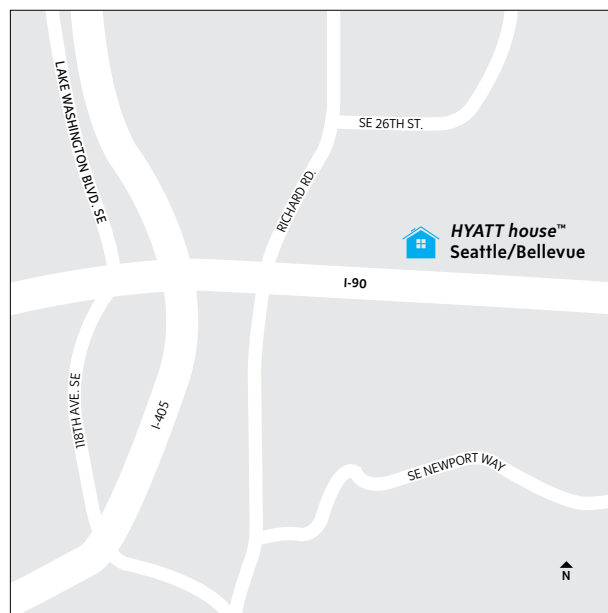

Transportation

- ▶ 16 miles from Seattle/Tacoma airport
- ▶ 4 miles from Downtown Bellevue, 12 miles from Seattle
- ▶ 1 mile from I-90 and I-405
- ▶ When searching for *HYATT house™* Seattle/Bellevue on your GPS or mobile device, please reference Hotel Sierra Bellevue to obtain accurate directions.