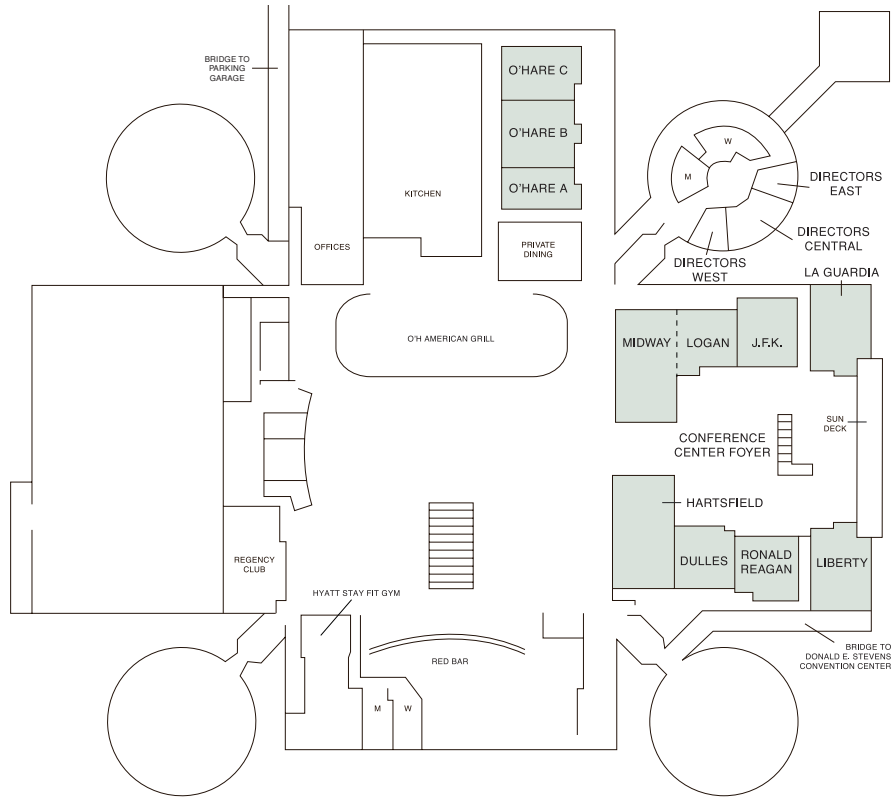

Hyatt Regency O'Hare

DIRECTIONS

From O'Hare International Airport: Continuous complimentary shuttle service.
Or, take I-190 to River Road South exit. Hotel is on left.

From Midway Airport: Take Cicero Ave. north to I-55 South to I-294 North.
Follow directions to O'Hare. Exit River Rd. South. Hotel is on left.

ENTRY LEVEL

Hyatt Regency O'Hare

FLOOR PLANS

LOBBY LEVEL

INTERNATIONAL LEVEL