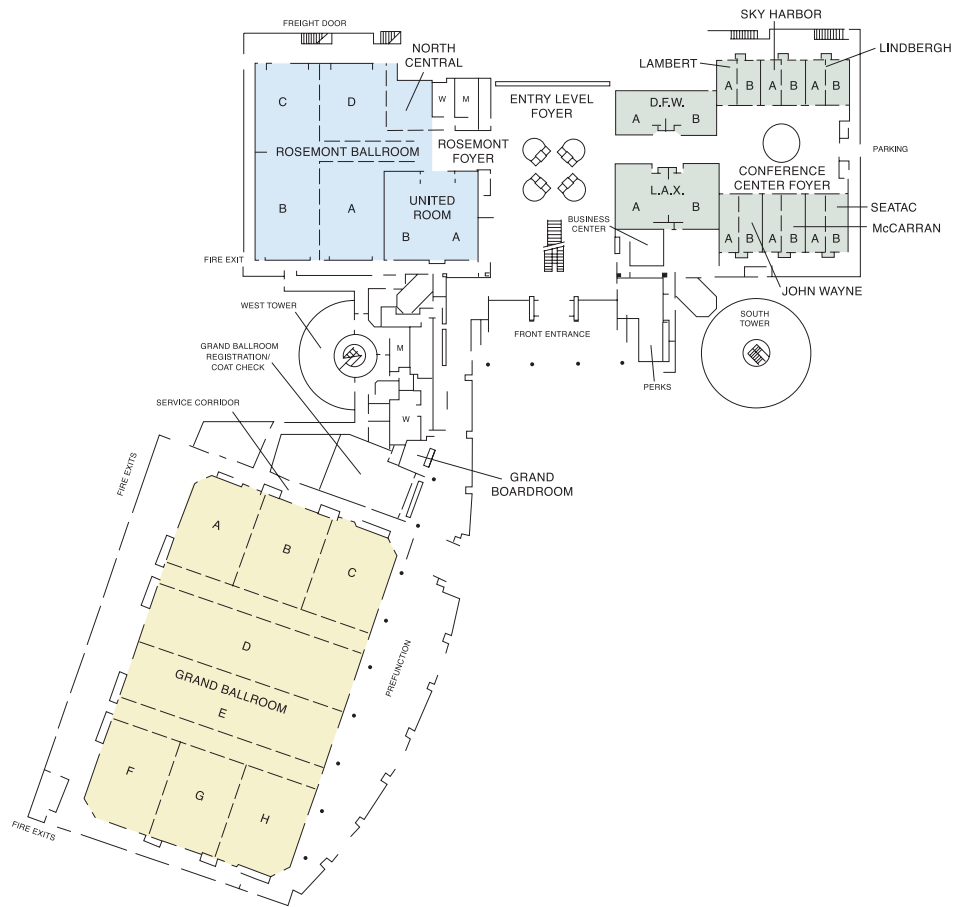

Hyatt Regency O'Hare

DIRECTIONS

From O'Hare International Airport: Continuous complimentary shuttle service.
Or, take I-190 to River Road South exit. Hotel is on left.

From Midway Airport: Take Cicero Ave. north to I-55 South to I-294 North.
Follow directions to O'Hare. Exit River Rd. South. Hotel is on left.

ENTRY LEVEL

Hyatt Regency O'Hare

FLOOR PLANS

LOBBY LEVEL

INTERNATIONAL LEVEL