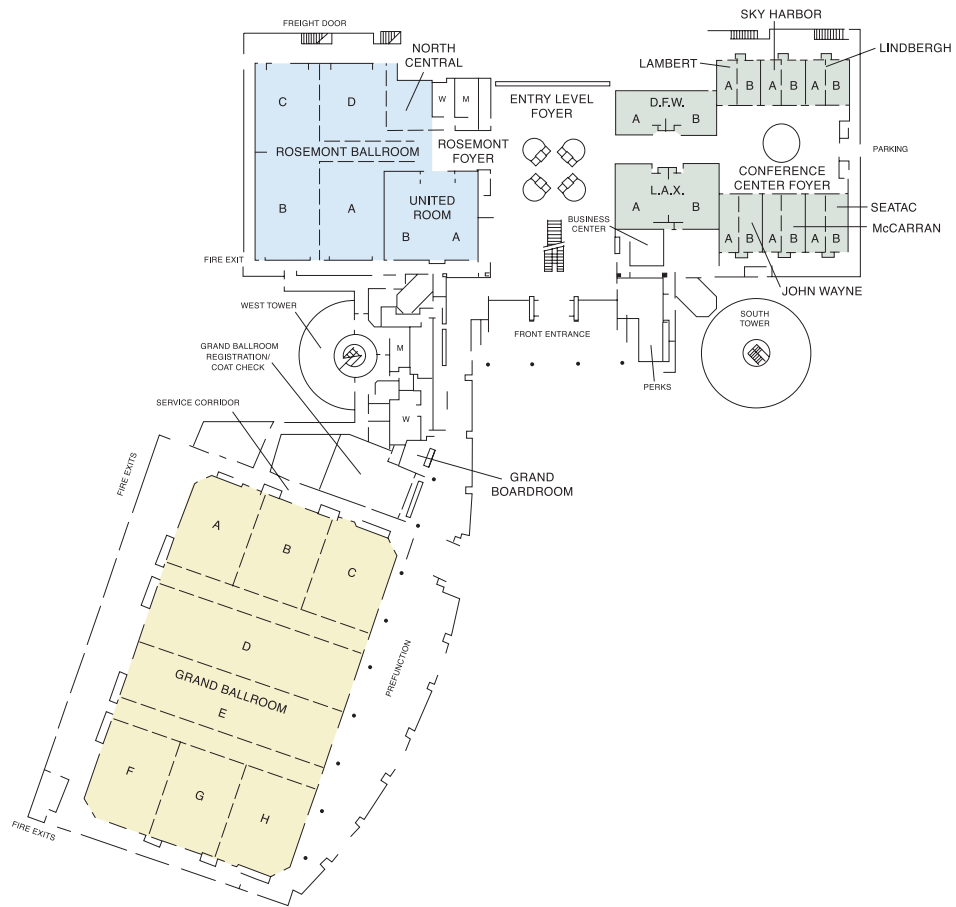

Hyatt Regency O'Hare

DIRECTIONS

From O'Hare International Airport: Continuous complimentary shuttle service.
Or, take I-190 to River Road South exit. Hotel is on left.

From Midway Airport: Take Cicero Ave. north to I-55 South to I-294 North.
Follow directions to O'Hare. Exit River Rd. South. Hotel is on left.

ENTRY LEVEL

Hyatt Regency O'Hare

FLOOR PLANS

LOBBY LEVEL

INTERNATIONAL LEVEL