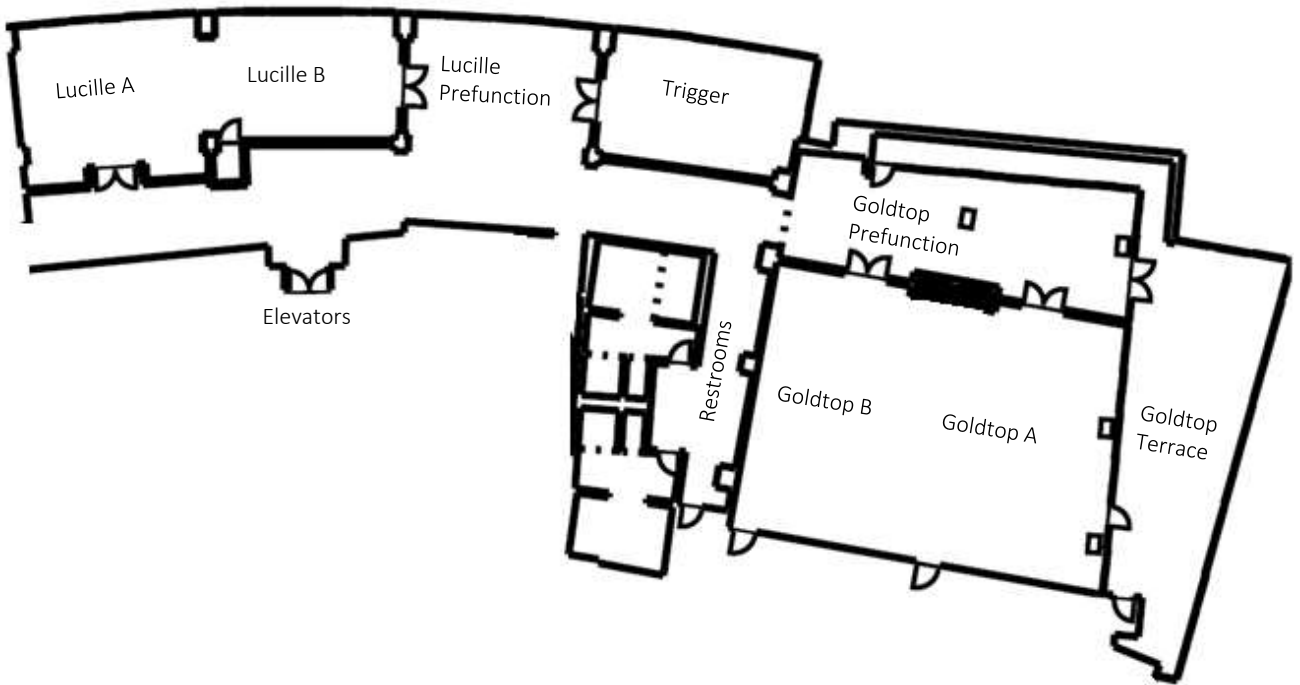

# EVENT SPACE

With nearly 5,000 square feet across six indoor and outdoor event and meeting spaces, Thompson Nashville is an ideal setting for executive meetings, corporate events, weddings, receptions and private parties.

BALLROOM	Sq. Ft.	Dim.	Banquet	Boardroom	Classroom	Reception	Theater	Ushape
Goldtop A&B	2019	38x52	120	28	102	125	186	38
Goldtop A	1021	38x27	48	24	57	65	97	30
Goldtop B	998	38x26	48	24	57	60	94	24
Goldtop Prefunction	819	50x15	48	NA	NA	50	NA	NA
Goldtop Terrace	1219	19x51	40	NA	NA	100	NA	NA

MEETING ROOMS	Sq. Ft.	Dim.	Banquet	Boardroom	Classroom	Reception	Theater	Ushape
Lucille A&B	1107	56x18	48	36	48	90	70	45
Lucille A	610	27x24	24	24	24	50	42	21
Lucille B	497	27x18	16	14	16	40	35	21
Lucille Prefunction	505	26x19	48	NA	NA	50	NA	NA
Trigger (boardroom)	516	29x17	NA	18	NA	NA	NA	NA