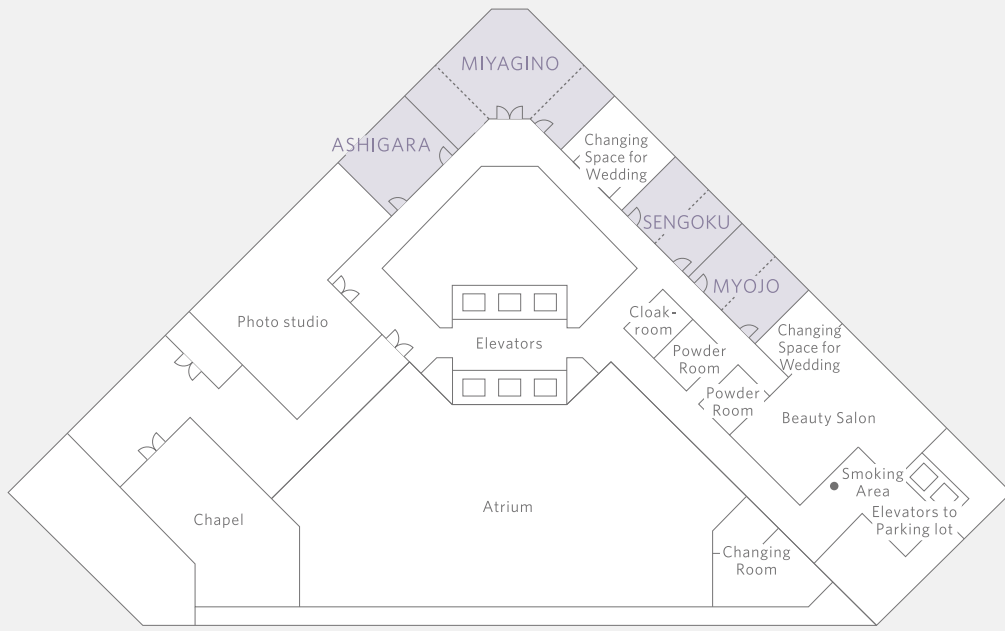

HYATT REGENCY TOKYO
2-7-2 Nishi-Shinjuku, Shinjuku-ku,
Tokyo 160-0023 Japan
T +81 3 3348 1234
tokyo.regency.hyatt.com

FLOOR PLAN
Level B1

HYATT REGENCY TOKYO
 2-7-2 Nishi-Shinjuku, Shinjuku-ku,
 Tokyo 160-0023 Japan
 T +81 3 3348 1234
 tokyo.regency.hyatt.com

FLOOR PLAN

- Level 5
- Level 27
- Level 28

Level 5

Level 27

Level 28