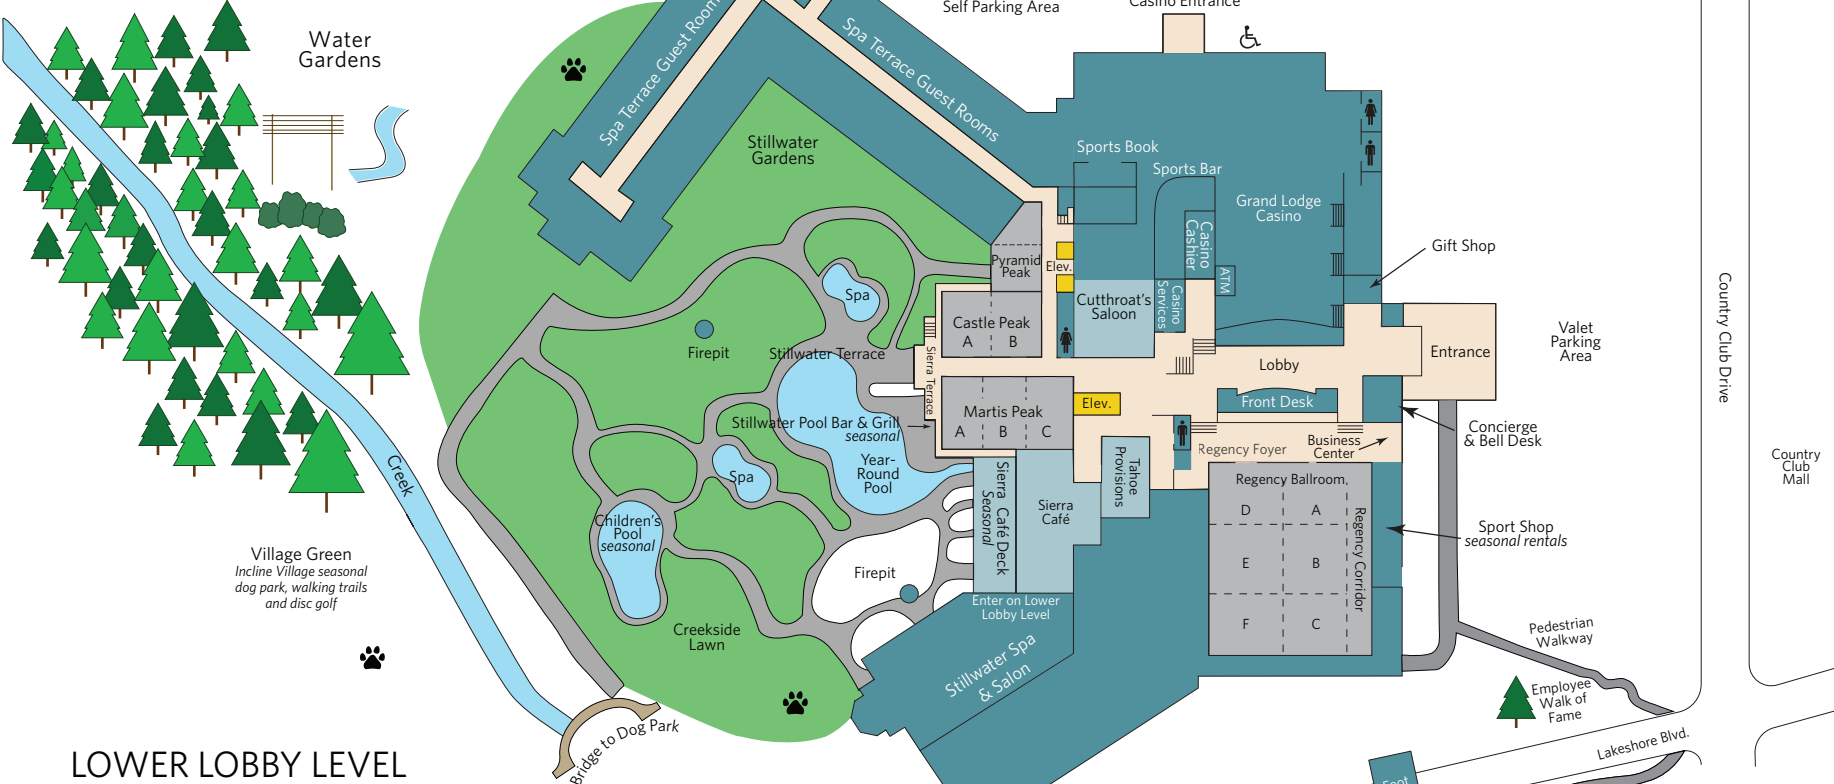

CUTTHROAT'S SALOON

Offering laid-back, late-night dining and a wide selection of craft beer. Enjoy your favorite sports game on one of our 17 televisions! Located on the Lobby Level.

SIERRA CAFE

Serving family-friendly, casual dining in a comfortable alpine atmosphere. Located on the Lobby Level.

TAHOE PROVISIONS & TAHOE TO GO

Stop by our all-day coffee shop for Starbucks® drinks and teas, fresh deli and breakfast items, and in-room snacks and beverages. Tahoe To Go offers a quicker alternative to In-Room Dining where guests can order by phone and pick up for faster service. Located on the Lobby Level.

GRAND LODGE CASINO

Elevate your experience. Our casino features 270 of the most popular slots, 17 exciting table games, a full-service sports book and one of Tahoe's richest players clubs. Located on the Lobby Level.

FITNESS CENTER

Open daily, 24 Hours. Located on the Lower Lobby (LL).

 Dog Relief Station

LOBBY LEVEL

LOWER LOBBY LEVEL

Country Club Drive
Country Club Mall
Lakeshore Blvd.
Foot Bridge
Pedestrian Walkway
Valet
Lone Eagle Grille
Eagle's Nest
Great Room
Patio
Patio seasonal
Firepit
Towel and Beach Cabanas
Lakeside Bar & Grill seasonal
Hyatt Private Beach
Hyatt Pier seasonal
999 Beach
LAKE TAHOE