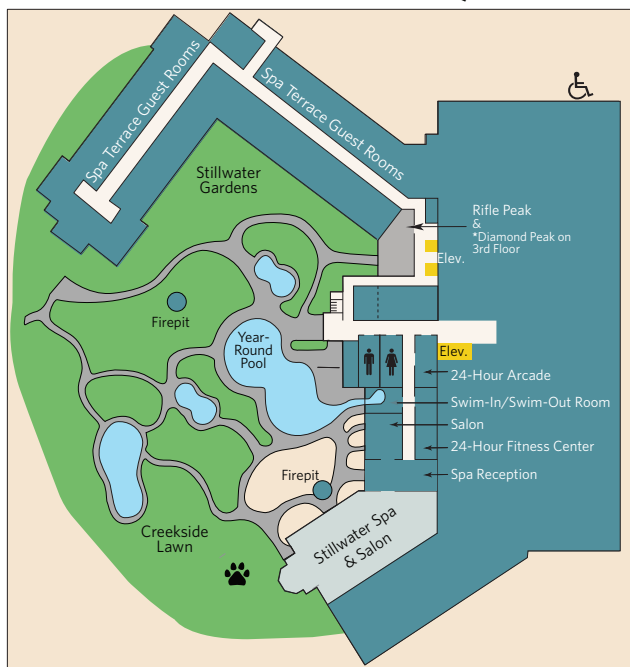

**WELCOME TO
HYATT REGENCY LAKE TAHOE RESORT, SPA & CASINO**

STILLWATER SPA & SALON

Honoring the natural balance of Lake Tahoe and the tranquility of the region, Stillwater Spa and Salon is rooted in healing, refreshing, and reinvigorating treatments that encourage reconnection with nature. Located on the Lower Lobby (LL).

CUTTHROAT'S SALOON

Offering laid-back, late-night dining and a wide selection of craft beer. Enjoy your favorite sports game on one of our 17 televisions! Located on the Lobby Level.

SIERRA CAFE

Serving family-friendly, casual dining in a comfortable alpine atmosphere. Located on the Lobby Level.

GRAND LODGE CASINO

Elevate your experience. Our casino features 270 of the most popular slots, 17 exciting table games, a full-service sports book and one of Tahoe's richest players clubs. Located on the Lobby Level.

FITNESS CENTER

Open daily, 24 Hours. Located on the Lower Lobby (LL).

 Dog Relief Station

LOBBY LEVEL

LOWER LOBBY LEVEL

Country Club Drive
Country Club Mall
Lakeshore Blvd.
Foot Bridge
Pedestrian Walkway
Valet
Lone Eagle Grille
Eagle's Nest
Great Room
Patio
Patio seasonal
Firepit
Towel and Beach Cabanas
Lakeside Bar & Grill seasonal
Hyatt Private Beach
Hyatt Pier seasonal
999 Beach
LAKE TAHOE