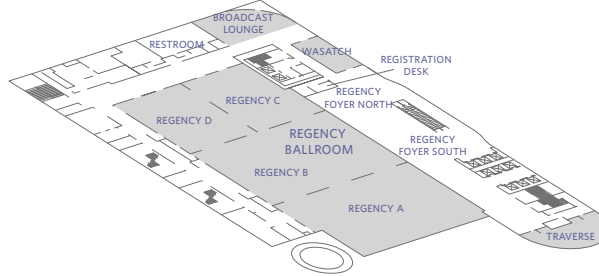

FLOOR PLANS

Level 4

Level 5

Level 6

HYATT REGENCY SALT LAKE CITY  
 170 South West Temple  
 Salt Lake City, UT 84101 USA  
 T +1 888 591 1234  
 SLCRS-RFP@hyatt.com  
 www.hyattregencysaltlakecity.com

FLOOR PLAN

Level 6

Level 5

Level 4

Level 3

Level 2