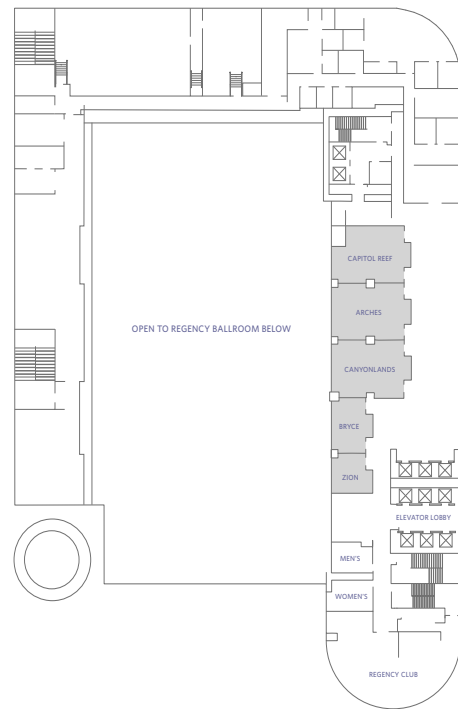

HYATT REGENCY SALT LAKE CITY  
 170 South West Temple  
 Salt Lake City, UT 84101 USA  
 T +1 888 591 1234  
 SLCRS-RFP@hyatt.com  
 www.hyattregencysaltlakecity.com

FLOOR PLANS

Level 2

Level 3

HYATT REGENCY SALT LAKE CITY  
 170 South West Temple  
 Salt Lake City, UT 84101 USA  
 T +1 888 591 1234  
 SLCRS-RFP@hyatt.com  
 www.hyattregencysaltlakecity.com

FLOOR PLANS

Level 4

Level 5

Level 6

HYATT REGENCY SALT LAKE CITY  
 170 South West Temple  
 Salt Lake City, UT 84101 USA  
 T +1 888 591 1234  
 SLCRS-RFP@hyatt.com  
 www.hyattregencysaltlakecity.com

FLOOR PLAN

Level 6

Level 5

Level 4

Level 3

Level 2