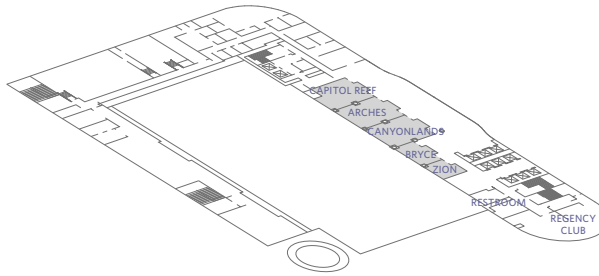

FLOOR PLANS

Level 4

Level 5

Level 6

HYATT REGENCY SALT LAKE CITY  
 170 South West Temple  
 Salt Lake City, UT 84101 USA  
 T +1 888 591 1234  
 SLCRS-RFP@hyatt.com  
 www.hyattregencysaltlakecity.com

FLOOR PLAN

Level 6

Level 5

Level 4

Level 3

Level 2