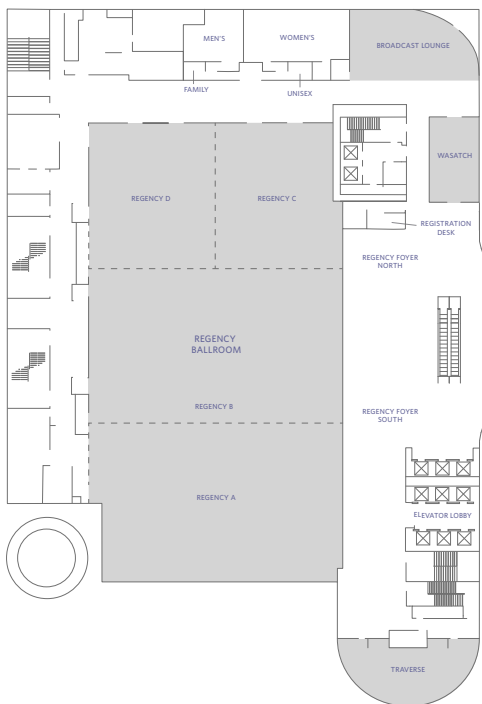

FLOOR PLANS

Level 4

Level 5

Level 6

HYATT REGENCY SALT LAKE CITY  
 170 South West Temple  
 Salt Lake City, UT 84101 USA  
 T +1 888 591 1234  
 SLCRS-RFP@hyatt.com  
 www.hyattregencysaltlakecity.com

FLOOR PLAN