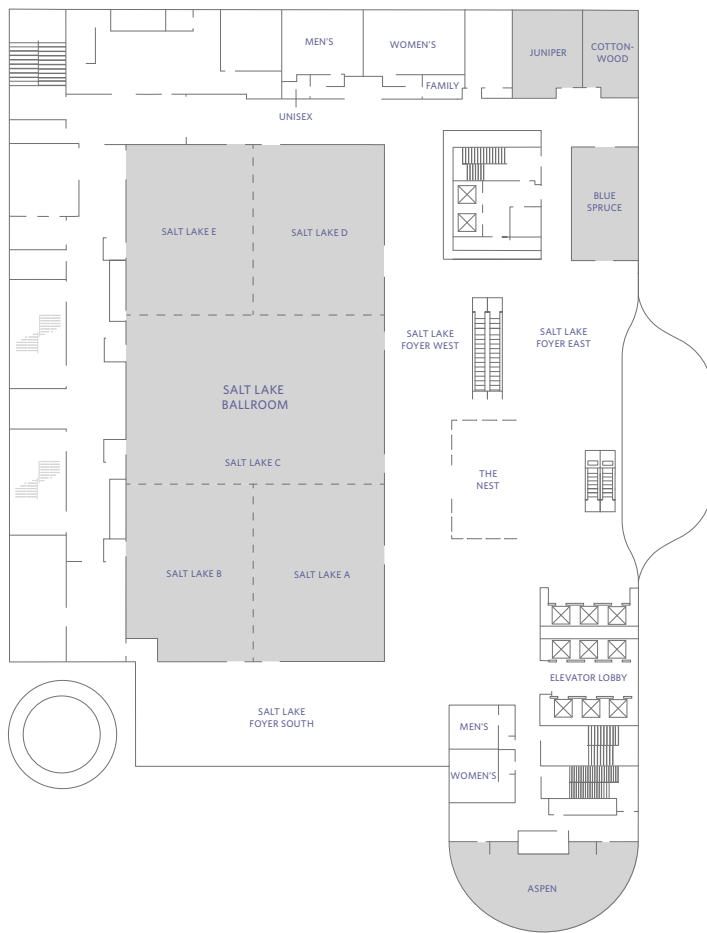

FLOOR PLANS

Level 2

Level 3