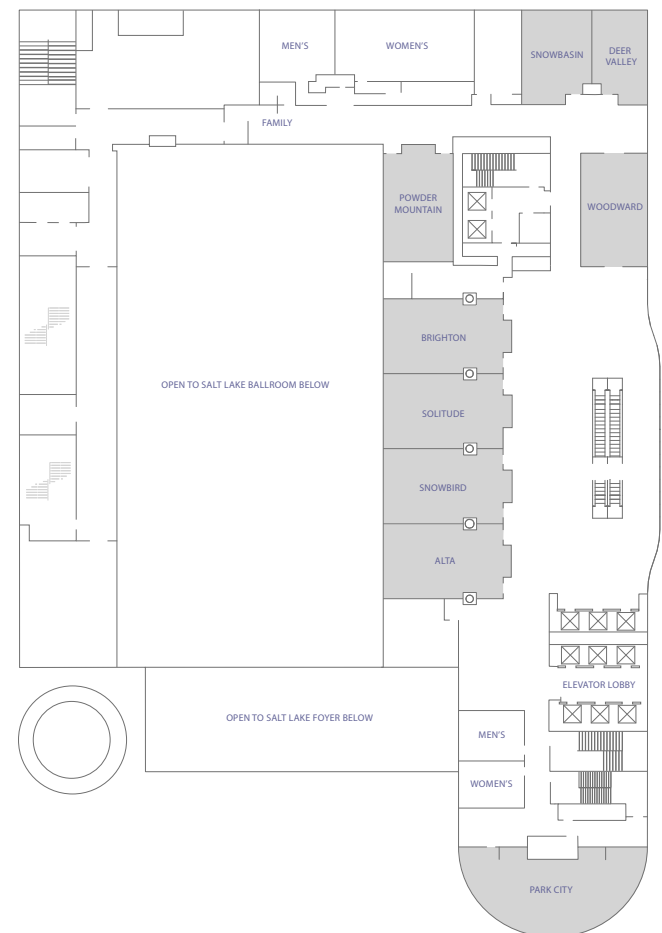

HYATT REGENCY SALT LAKE CITY
170 South West Temple
Salt Lake City, UT 84101 USA
T +1 888 591 1234
SLCRS-RFP@hyatt.com
www.hyattregencysaltlakecity.com

FLOOR PLANS

Level 2

Level 3