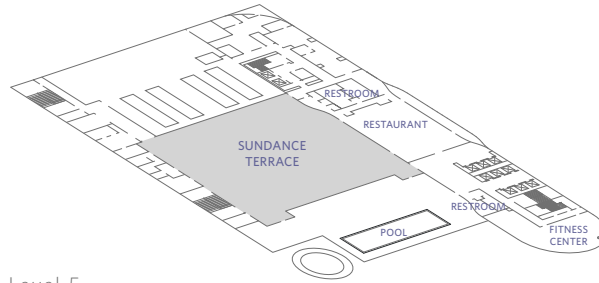

FLOOR PLANS

Level 4

Level 5

Level 6

HYATT REGENCY SALT LAKE CITY  
 170 South West Temple  
 Salt Lake City, UT 84101 USA  
 T +1 888 591 1234  
 SLCRS-RFP@hyatt.com  
 www.hyattregencysaltlakecity.com

FLOOR PLAN

Level 6

Level 5

Level 4

Level 3

Level 2