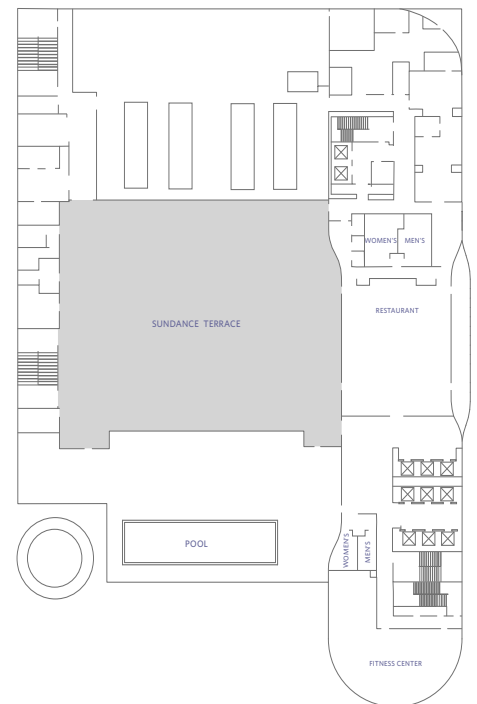

FLOOR PLANS

Level 4

Level 5

Level 6

HYATT REGENCY SALT LAKE CITY  
 170 South West Temple  
 Salt Lake City, UT 84101 USA  
 T +1 888 591 1234  
 SLCRS-RFP@hyatt.com  
 www.hyattregencysaltlakecity.com

FLOOR PLAN

Level 6

Level 5

Level 4

Level 3

Level 2