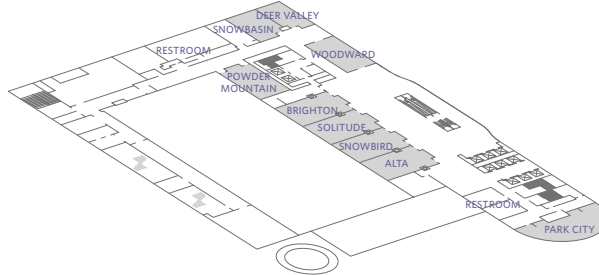

FLOOR PLANS

Level 4

Level 5

Level 6

HYATT REGENCY SALT LAKE CITY  
 170 South West Temple  
 Salt Lake City, UT 84101 USA  
 T +1 888 591 1234  
 SLCRS-RFP@hyatt.com  
 www.hyattregencysaltlakecity.com

FLOOR PLAN

Level 6

Level 5

Level 4

Level 3

Level 2