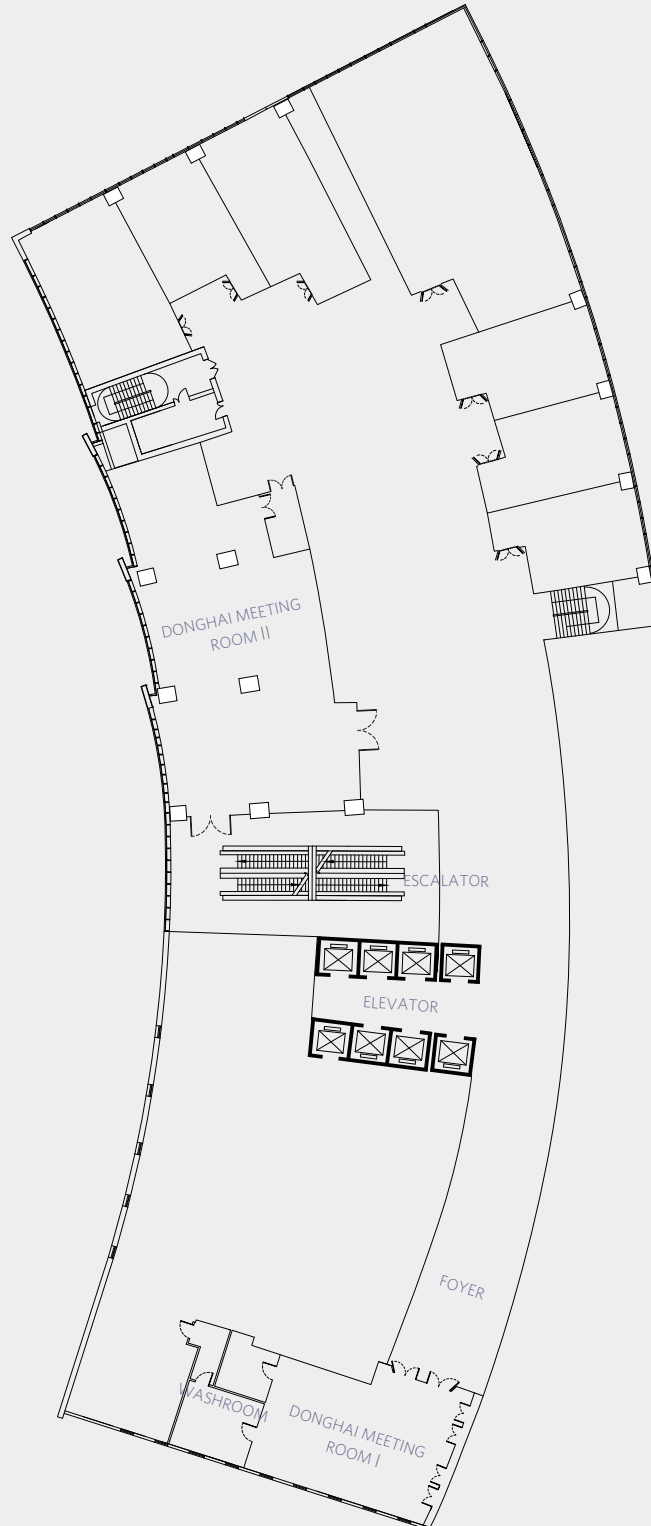

HYATT REGENCY QINGDAO
88 Donghai East Road
Qingdao, Shandong Province 266061, China
T+ 86 532 8612 1234
qingdao.regency.hyatt.com

FLOOR PLAN
Level Three

HYATT REGENCY QINGDAO
88 Donghai East Road
Qingdao, Shandong Province 266061, China
T+ 86 532 8612 1234
qingdao.regency.hyatt.com

FLOOR PLAN
Level Two

HYATT REGENCY QINGDAO
88 Donghai East Road
Qingdao, Shandong Province 266061, China
T+ 86 532 8612 1234
qingdao.regency.hyatt.com

FLOOR PLAN
Level Twenty One