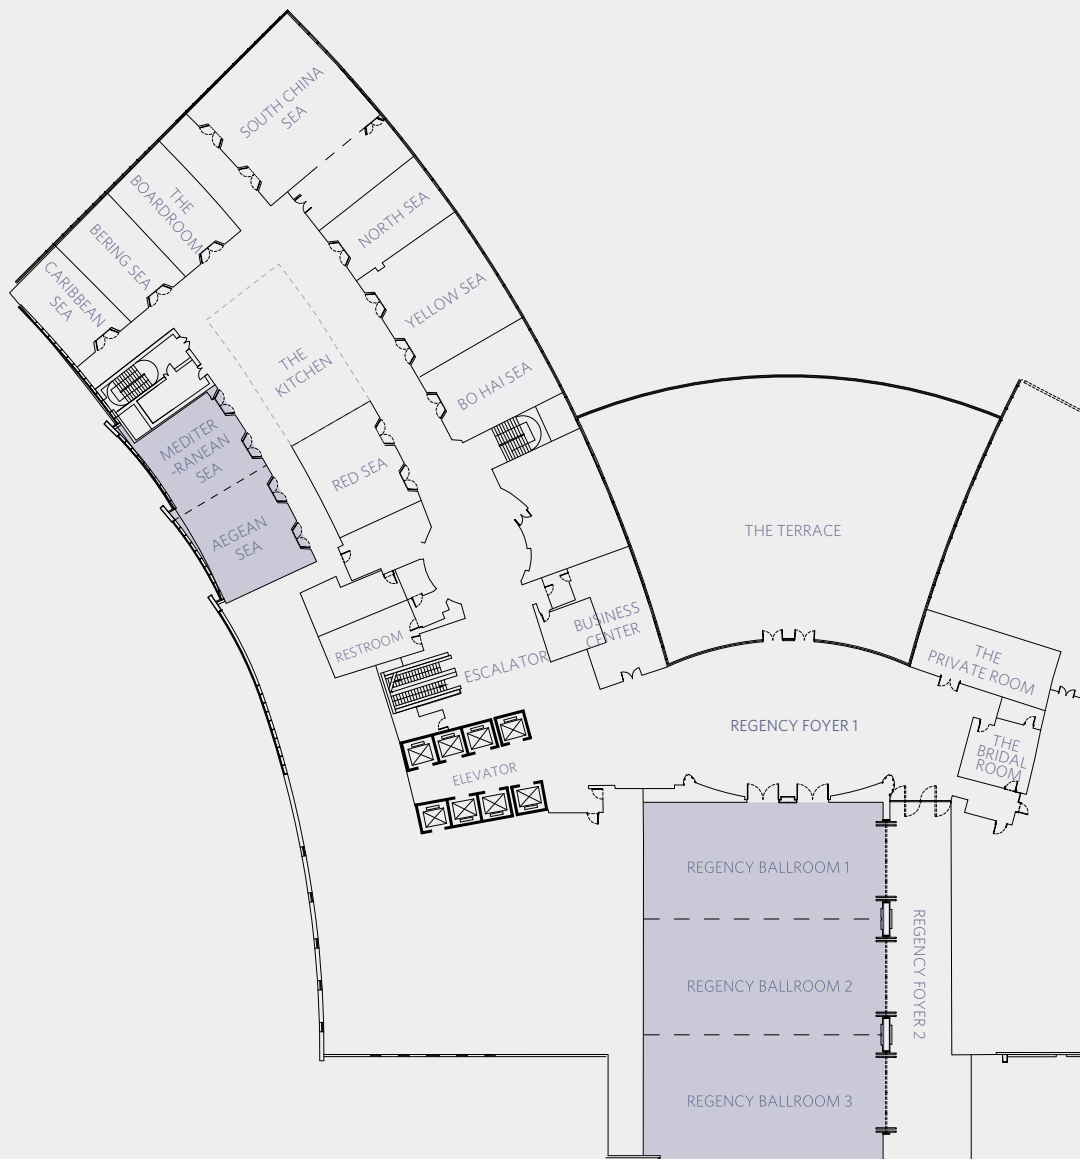

FLOOR PLAN
Level Three