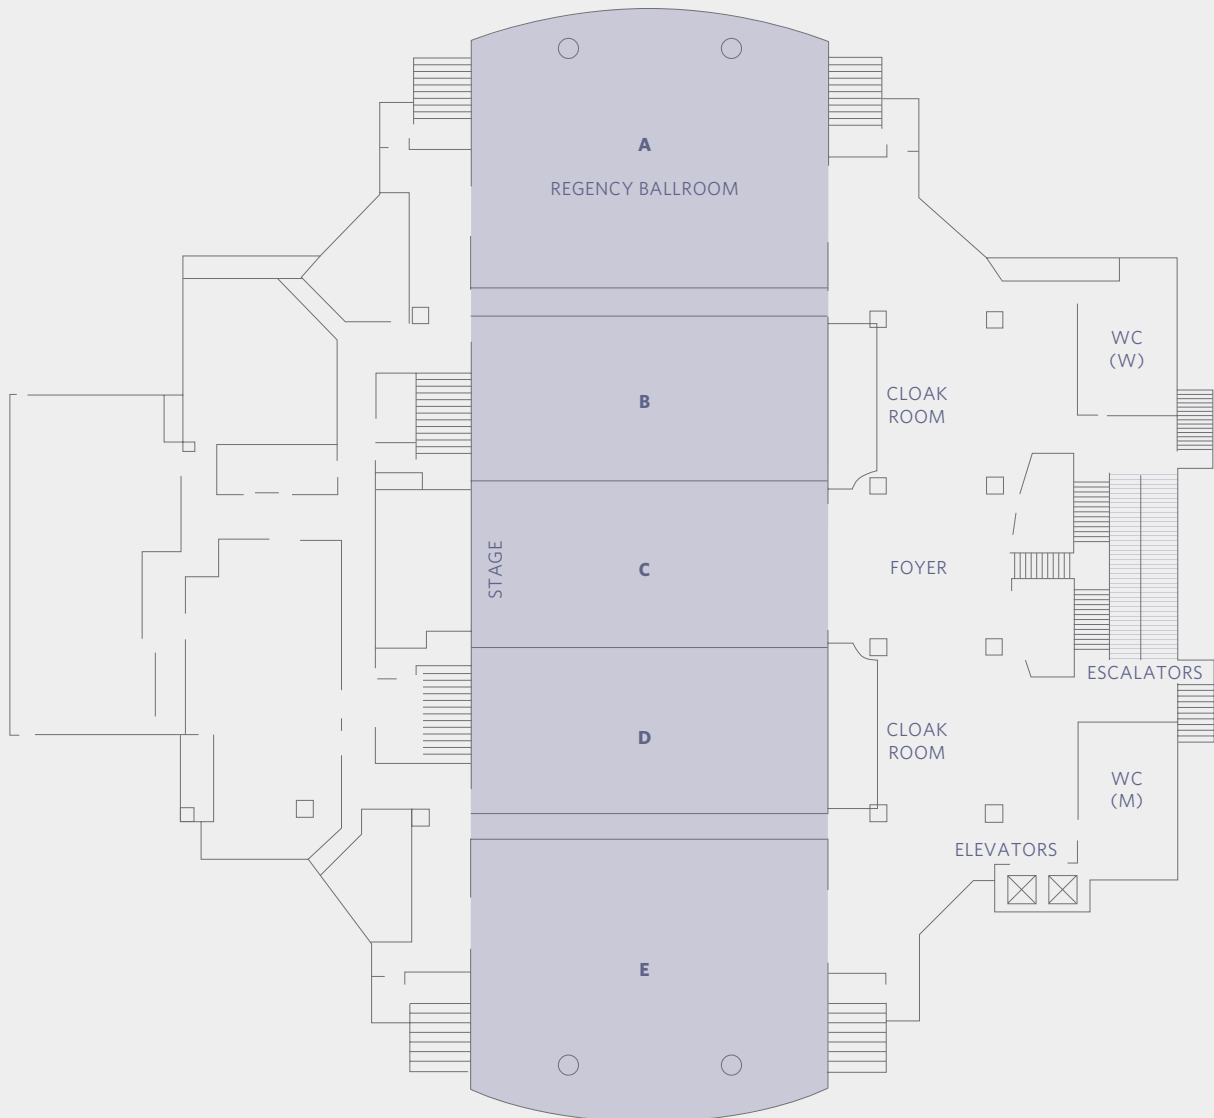

FLOOR PLAN
Level 3

HYATT REGENCY OSAKA
1-13-11 Nanko-Kita, Suminoe-Ku,
Osaka, 559-0034, Japan
T +81 6 6612 1234
F +81 6 6614 7800
osaka.regency.hyatt.com
osaka.regency@hyatt.com

FLOOR PLAN
The Guest House (stand alone facility)