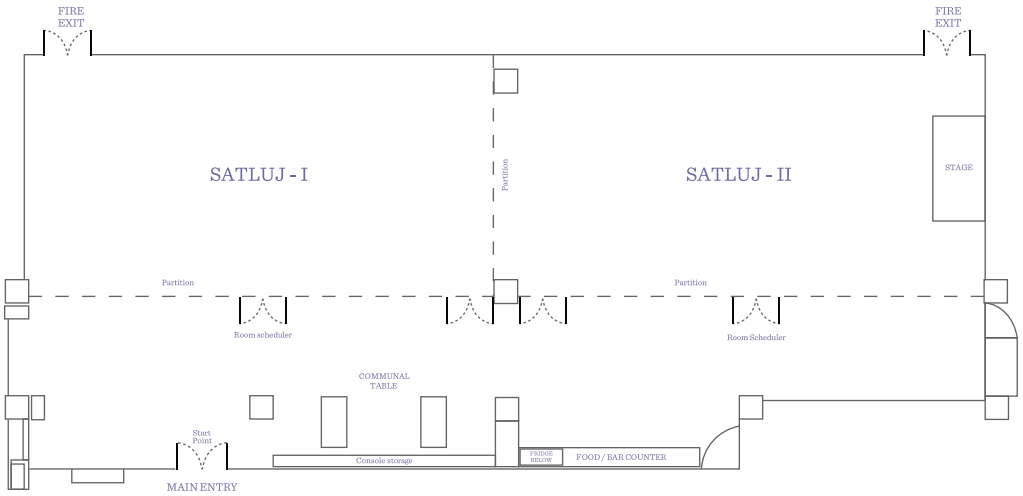

FLOOR PLAN

Satluj Hall

CAPACITY CHART

ROOM NAME	ROOM DIMENSIONS L X W X H	SQUARE FEET	SQUARE METERS	BANQUET	RECEPTION	THEATRE	CLASS ROOM	BOARD ROOM	U - SHAPE	HOLLOW SQUARE
Satluj I (Excluding Pre-function)	52' x 26' x 12.5'	1352	124.8	70	90	90	54	36	42	54
Satluj II (Excluding Pre-function)	55' x 26' x 12.5' 16.7m x 7.9m x 3.81m	1430	131.9	70	90	90	54	42	48	54
Satluj I & II (Excluding Pre-function)	107' x 26' x 12.5' 32.5m x 7.9m x 3.81m	2782	256.7	120	150	160	99	72	84	96