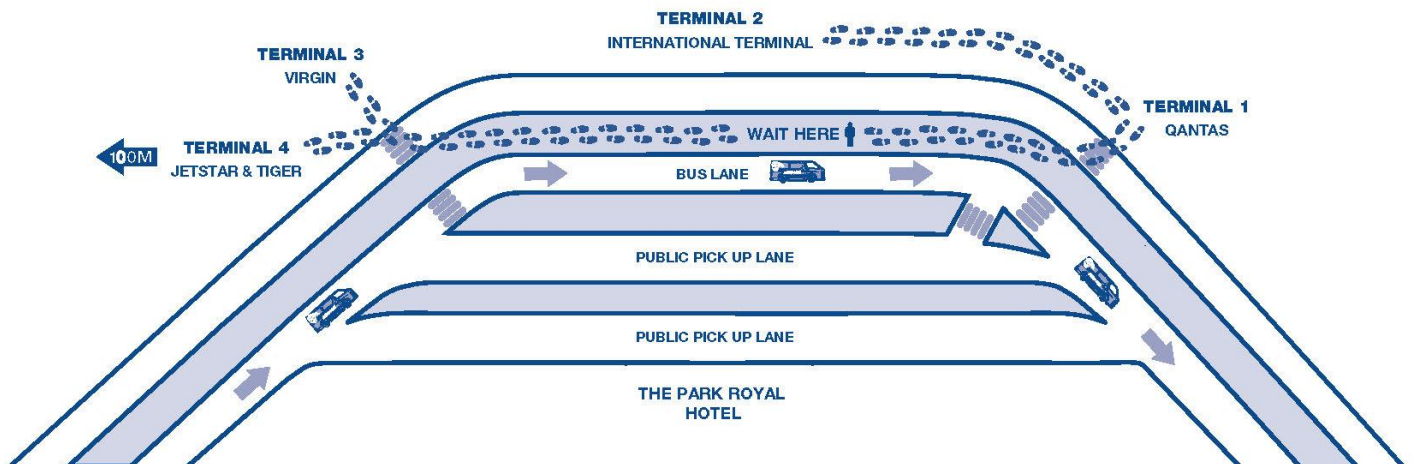

FROM MELBOURNE TULLAMARINE AIRPORT	
06:30	15:00
07:30	16:00
08:30	17:00
09:30	18:00
10:30	19:00
11:30	20:00
12:30	21:00
13:30	22:00

Subject to availability.

Bookings are essential please contact:

essendon.place@hyatt.com

The shuttle leaves from the 'Hotel and Off Airport Buses' pick up area, Zone L, Lane 2, outside Terminal 2.

Shuttle number plate is **EFVIP**, it takes approximately 10 - 15 minutes one way.

HYATT PLACE MELBOURNE, ESSENDON FIELDS
1 English Street,
Essendon Fields, VIC 3041