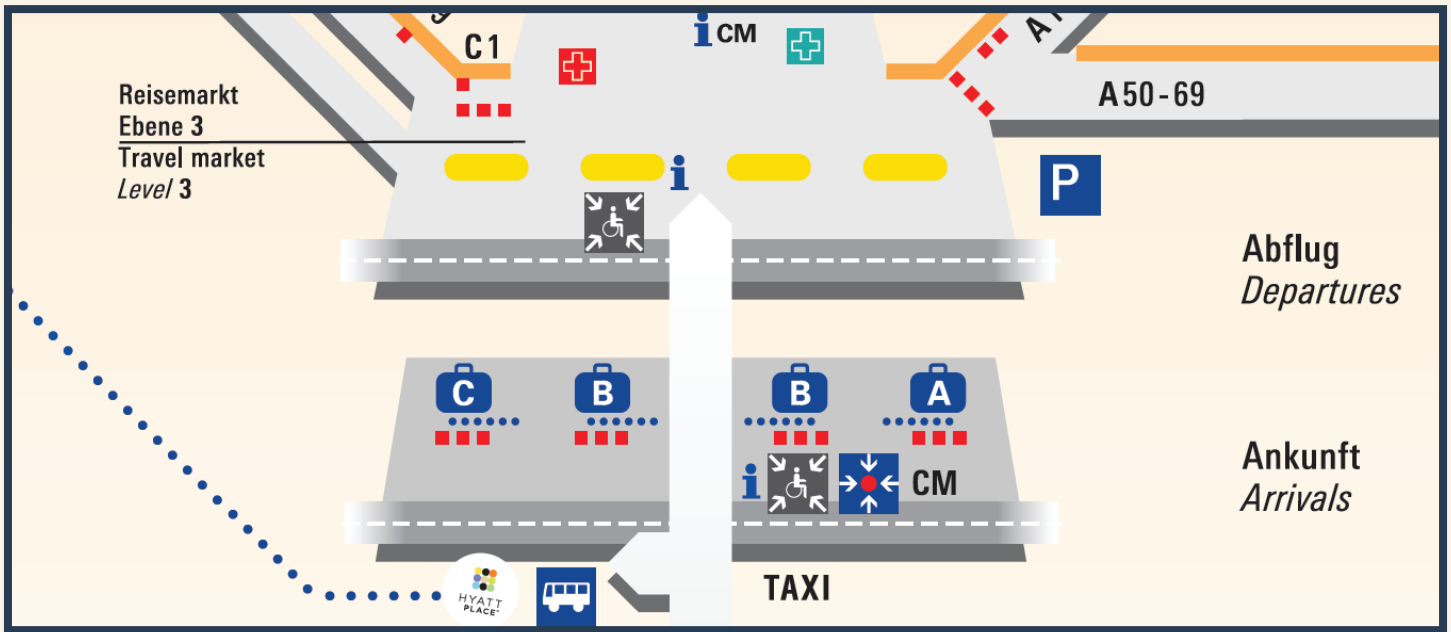

IT'S TIME TO HOP ON OUR SHUTTLE

ABHOLORT AM FLUGHAFEN / PICK UP LOCATION AT THE AIRPORT:

DESTINATION		ABFAHRT / DEPARTURE: FRANKFURT AIRPORT TERMINAL 1, EXIT B																								
HOTEL → AIRPORT	STD. HRS.	5	6	7	8	9	10	11	12	13	14	15	16	17	18	19	20	21	22	23	00					
	MIN.	00	00	00	00	00	00	00	00	00	00	00	00	00	00	00	00	00	00	00	00	00				
		30	30	30	30	30	30	30	30	30	30	30	30	30	30	30	30	30	30	30	30	30				

DESTINATION		ABFAHRT / DEPARTURE: HYATT PLACE FRANKFURT AIRPORT																								
AIRPORT → HOTEL	STD. HRS.	5	6	7	8	9	10	11	12	13	14	15	16	17	18	19	20	21	22	23	00					
	MIN.	15	15	15	15	15	15	15	15	15	15	15	15	15	15	15	15	15	15	15	15	15				
		45	45	45	45	45	45	45	45	45	45	45	45	45	45	45	45	45	45	45	45	15				