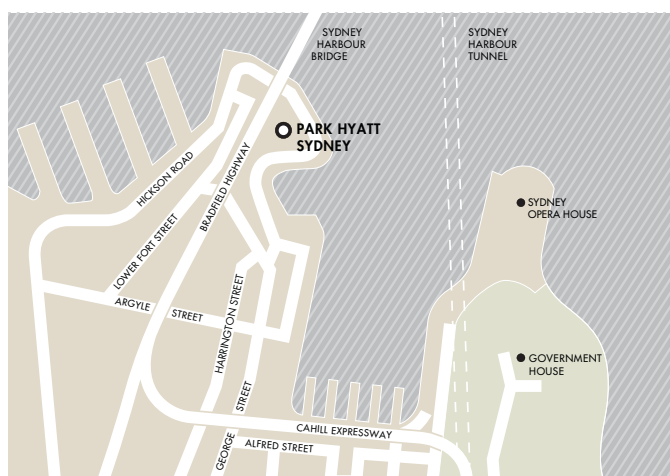

7 Hickson Road The Rocks
Sydney NSW 2000 Australia
sydney.park.hyatt.com

T. +61 2 9256 1234
F. +61 2 9256 1555