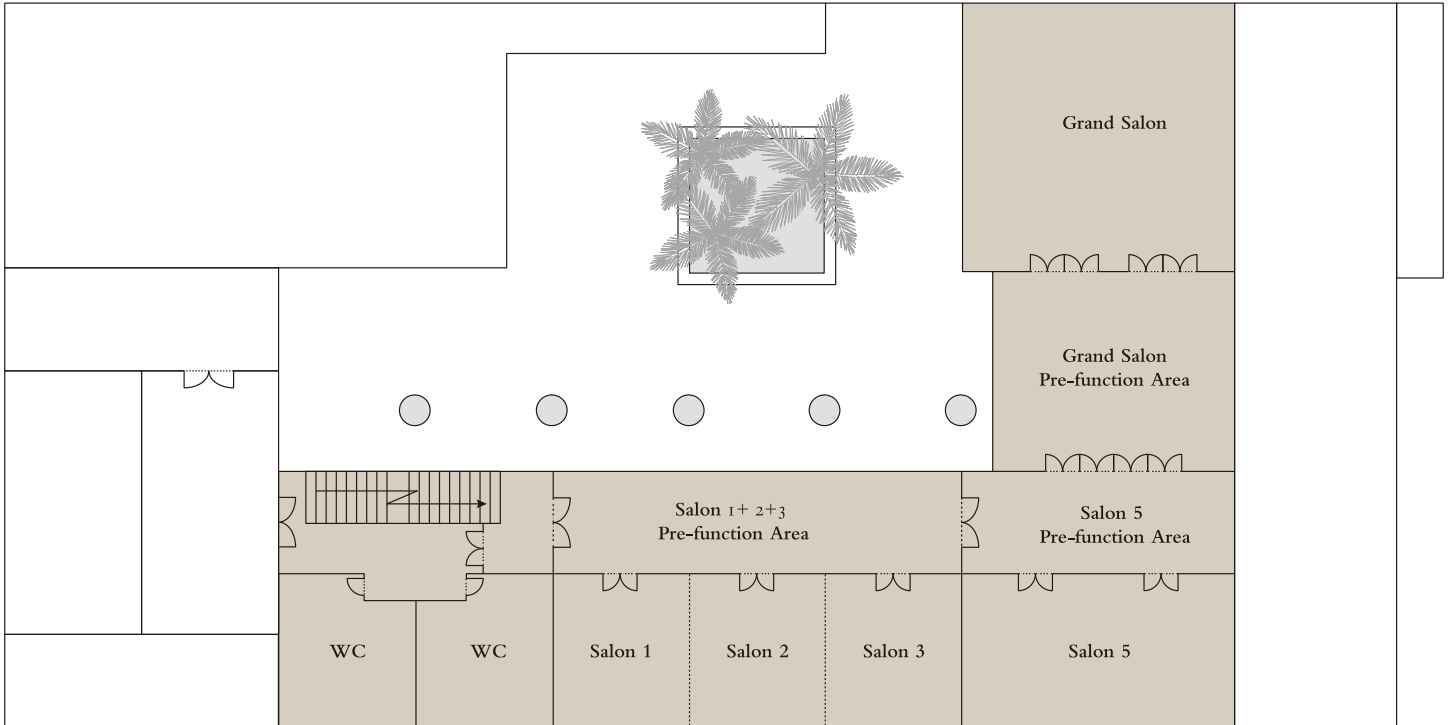

FLOOR PLAN & DIRECTIONS

TRANSPORTATION

- From Sanya Phoenix International Airport 40-minute by car (40 km)
- From Sanya Railway Station 35-minute by car (35 km)
- From downtown 35-minute by car (35 km)
- From Haitang Bay 20-minute by car (18 km)