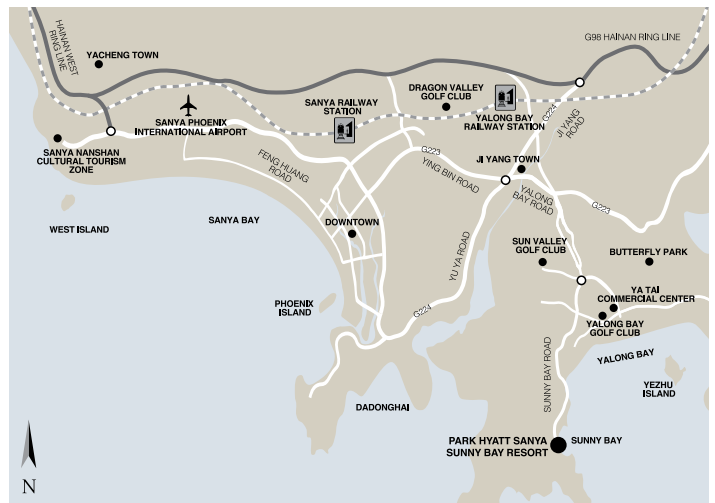

FLOOR PLAN & DIRECTIONS

TRANSPORTATION

- From Sanya Phoenix International Airport 40-minute by car (40 km)
- From Sanya Railway Station 35-minute by car (35 km)
- From downtown 35-minute by car (35 km)
- From Haitang Bay 20-minute by car (18 km)

5 Sunny Bay Road, Yalong Bay
National Resort District, Sanya,
Hainan Province, China 572000
sanya.park.hyatt.com

T. +86 898 8820 1234
F. +86 898 8860 1234