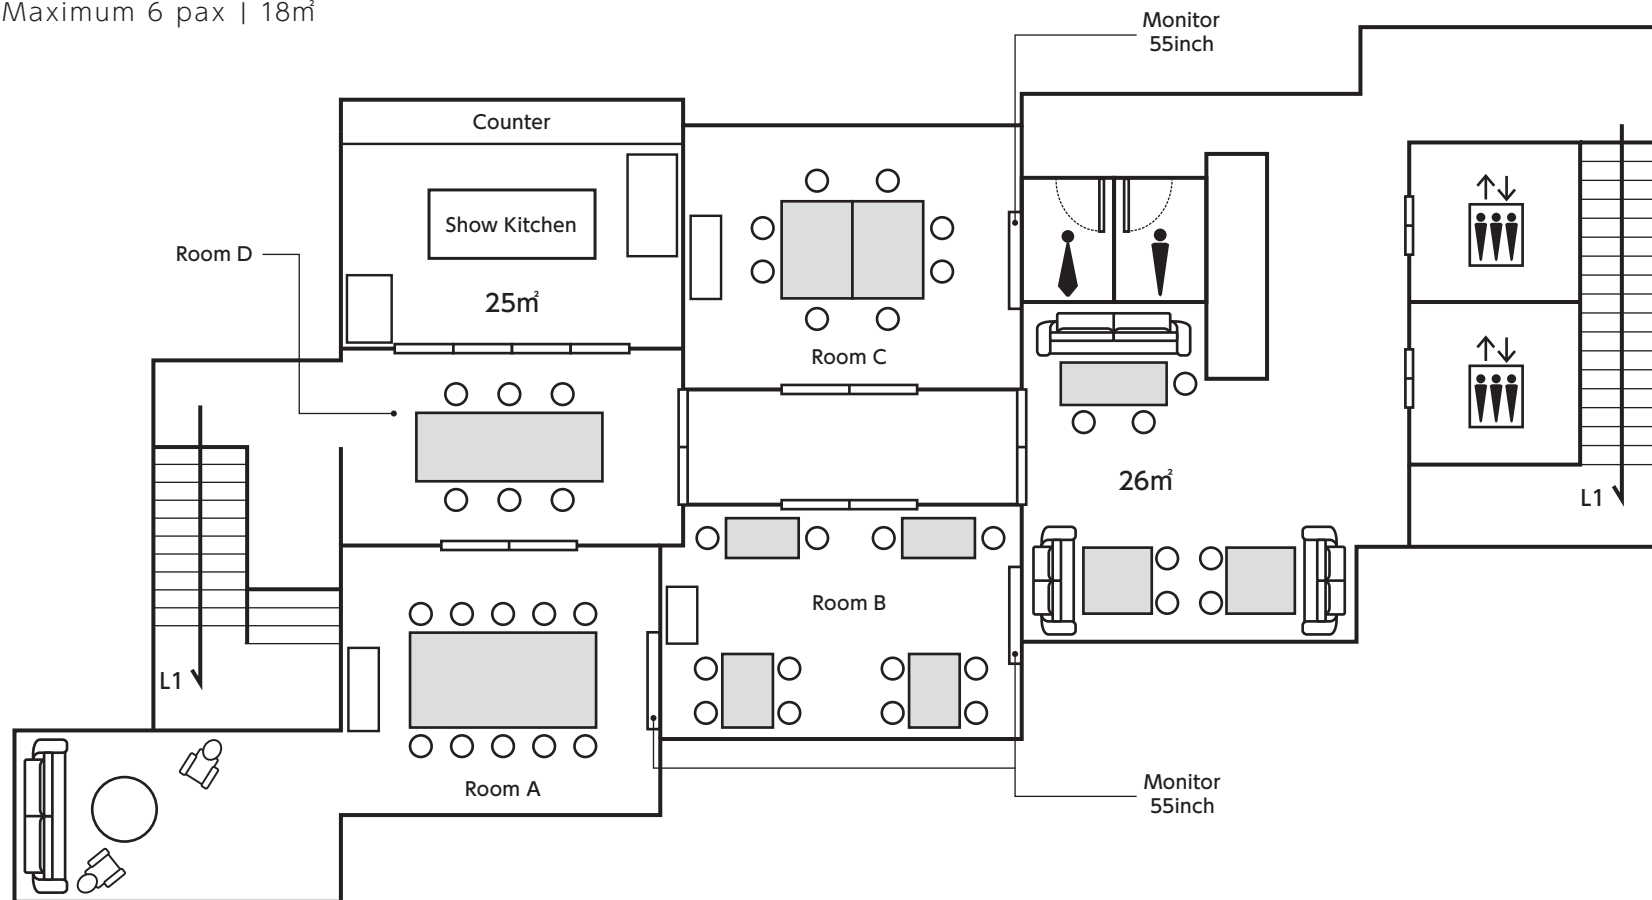

KYOTO BISTRO

L2 Floor Map

Room A - Maximum 10 pax | 42m²

Room B - Maximum 12 pax | 23m²

Room C - Maximum 8 pax | 24m²

Room D - Maximum 6 pax | 18m²

叡心庭 Pritzker Garden

二寧坂 Ninenzaka