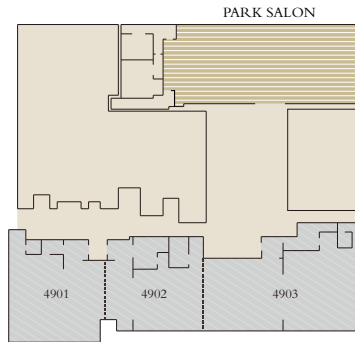

12.7 mm

12.7 mm

9.725 mm

FLOOR PLAN

LEVEL 2

LEVEL 49

CONFERENCES AND BANQUETS

- A 650-square-meter pillar-less ballroom and foyer; 915-square-meter extended event space
- The Residence on level 2 for intimate meetings and events
- Park Salon on level 49 – the highest event venue in Hangzhou for 100 guests
- Complimentary Wi-Fi
- State-of-the-art audiovisual equipments
- One-stop event planning services team

7.62 mm

PARK HYATT HANGZHOU

7.233 mm

3.25 mm