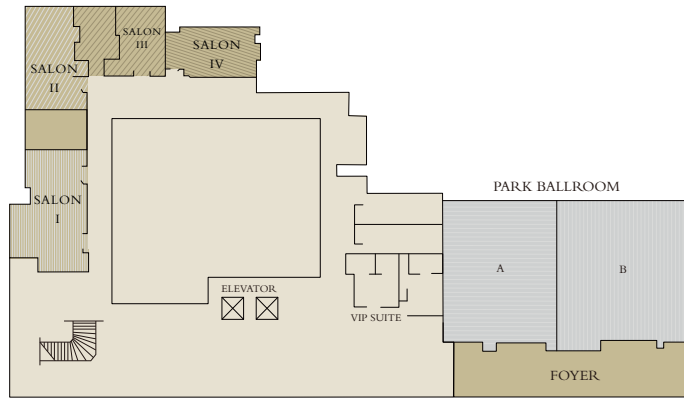

12.7 mm

12.7 mm

9.725 mm

FLOOR PLAN

LEVEL 2

LEVEL 49

CONFERENCES AND BANQUETS

- A 650-square-meter pillar-less ballroom and foyer; 915-square-meter extended event space
- The Residence on level 2 for intimate meetings and events
- Park Salon on level 49 – the highest event venue in Hangzhou for 100 guests
- Complimentary Wi-Fi
- State-of-the-art audiovisual equipments
- One-stop event planning services team

7.62 mm

PARK HYATT HANGZHOU

7.233 mm

3.25 mm