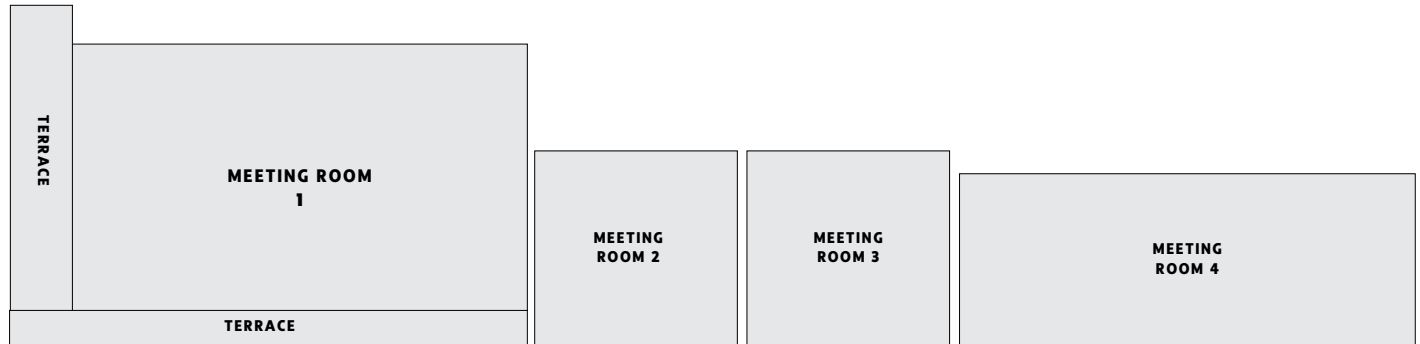

ROOM NAME	ROOM DIMENSIONS L X W		      						
	FEET / METERS	FT ² / M ²	BANQUET	CONFERENCE	CLASSROOM	THEATER	U-SHAPE	H-SQUARE	RECEPTION
MEETING ROOM 1	37 x 29 11 x 8 m	1082 100	80	30	60	100	40	30	110
MEETING ROOM 2	23 x 12 7 x 3.87 m	294 27	20	12	16	30	6	8	32
MEETING ROOM 3	23 x 12 7 x 3.87 m	294 27	-	12	-	-	-	-	-
MEETING ROOM 4	27 x 21 8.3 x 6.66 m	594 55	40	19	30	60	20	15	60