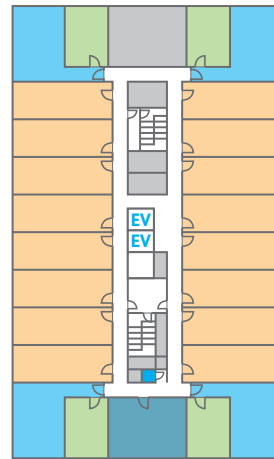

7F

Kanazawa

Hyatt House Kanazawa

1-5-2 Hirooka, Kanazawa Ishikawa 920-0031

T +81 76 256 1235 • F +81 76 256 5585

hyatthousekanazawa.jp