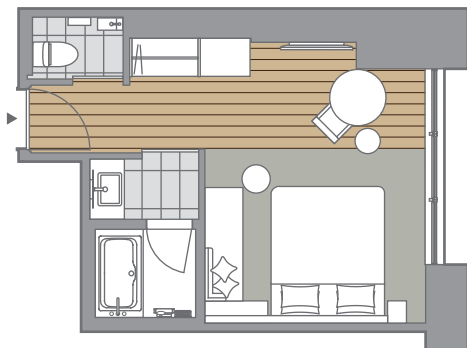

Our comfortable spaces and inviting places are designed with your everyday needs in mind.

Den with 1 King Bed:

14 rooms

- Spacious 28 sq m guestroom
- Sleeping area with a king plush bed
- Mini fridge + microwave
- Contemporary décor and comfortable furnishings with a seating area
- Closet
- 55" flat panel TV
- Dedicated workspace
- Generous bathroom with a bathtub
- Free Wi-Fi
- Connecting Room with 1 Bedroom Kitchen Suite 2 Twin Beds with Sofa Bed

Kitchen Studio 2 Twin Beds with Sofa Bed:

58 rooms

- Spacious about 41 sq m guestroom
- Sleeping area with two semi-double size plush beds
- Full kitchen
- Contemporary décor and comfortable furnishings including a seating area with sofa bed
- Closet
- 55" flat panel TV
- Dedicated workspace
- Generous bathroom with a bathtub (with the exception of accessible room)
- Free Wi-Fi

1 Bedroom Kitchen Suite 2 Twin Beds with Sofa Bed: 14 rooms

- Spacious about 53 sq m studio gives you space to keep your routine rolling
- Features a separated living and sleeping area with sofa bed
- Two semi-double size plush beds
- Fully equipped kitchen and a dining table
- Spacious closet
- 55" flat panel TV x2
- Generous bathroom with a bathtub
- Free Wi-Fi
- Connecting Room with Den with 1 King Bed

Specialty Suite 2 Twin Beds with Sofa Bed: **6 rooms**

- Spacious about 54 sq m one-bedroom suite gives you space to keep your routine rolling
- The spacious suite features a separate living room with sofa bed and two semi-double size plush beds
- Fully equipped kitchen and a dining table
- Spacious closet and dresser space
- Laundry machine
- 55" flat panel TV x2
- Generous bathroom with a bathtub
- Free Wi-Fi