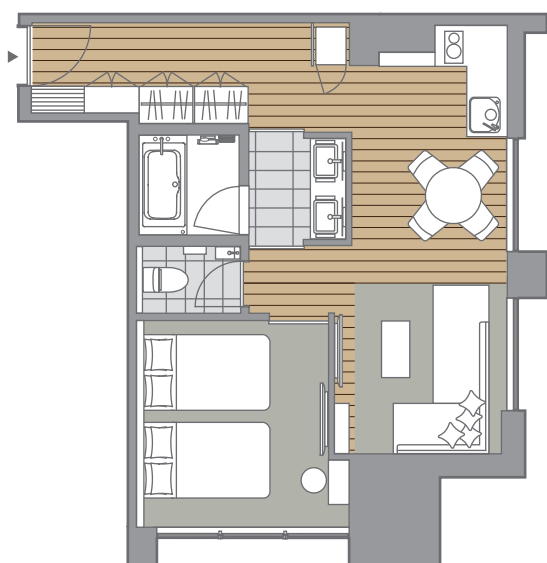

Our comfortable spaces and inviting places are designed with your everyday needs in mind.

Den with 1 King Bed:

14 rooms

- Spacious 28 sq m guestroom
- Sleeping area with a king plush bed
- Mini fridge + microwave
- Contemporary décor and comfortable furnishings with a seating area
- Closet
- 55" flat panel TV
- Dedicated workspace
- Generous bathroom with a bathtub
- Free Wi-Fi
- Connecting Room with 1 Bedroom Kitchen Suite 2 Twin Beds with Sofa Bed

Kitchen Studio 2 Twin Beds with Sofa Bed:

58 rooms

- Spacious about 41 sq m guestroom
- Sleeping area with two semi-double size plush beds
- Full kitchen
- Contemporary décor and comfortable furnishings including a seating area with sofa bed
- Closet
- 55" flat panel TV
- Dedicated workspace
- Generous bathroom with a bathtub (with the exception of accessible room)
- Free Wi-Fi

1 Bedroom Kitchen Suite 2 Twin Beds with Sofa Bed: 14 rooms

- Spacious about 53 sq m studio gives you space to keep your routine rolling
- Features a separated living and sleeping area with sofa bed
- Two semi-double size plush beds
- Fully equipped kitchen and a dining table
- Spacious closet
- 55" flat panel TV x2
- Generous bathroom with a bathtub
- Free Wi-Fi
- Connecting Room with Den with 1 King Bed

Specialty Suite 2 Twin Beds with Sofa Bed: **6 rooms**

- Spacious about 54 sq m one-bedroom suite gives you space to keep your routine rolling
- The spacious suite features a separate living room with sofa bed and two semi-double size plush beds
- Fully equipped kitchen and a dining table
- Spacious closet and dresser space
- Laundry machine
- 55" flat panel TV x2
- Generous bathroom with a bathtub
- Free Wi-Fi