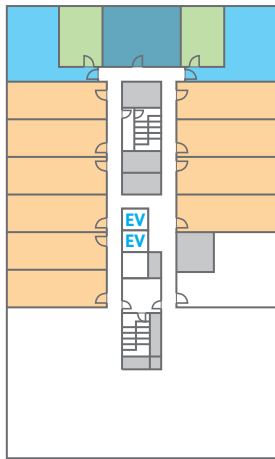

Specialty Suite 2 Twin Beds with Sofa Bed: **6 rooms**

- Spacious about 54 sq m one-bedroom suite gives you space to keep your routine rolling
- The spacious suite features a separate living room with sofa bed and two semi-double size plush beds
- Fully equipped kitchen and a dining table
- Spacious closet and dresser space
- Laundry machine
- 55" flat panel TV x2
- Generous bathroom with a bathtub
- Free Wi-Fi

4F

Kanazawa

Hyatt House Kanazawa

1-5-2 Hirooka, Kanazawa Ishikawa 920-0031

T +81 76 256 1235 • F +81 76 256 5585

hyatthousekanazawa.jp