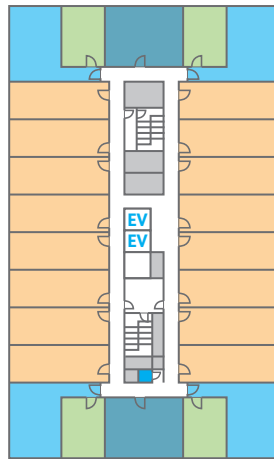

Specialty Suite 2 Twin Beds with Sofa Bed: **6 rooms**

- Spacious about 54 sq m one-bedroom suite gives you space to keep your routine rolling
- The spacious suite features a separate living room with sofa bed and two semi-double size plush beds
- Fully equipped kitchen and a dining table
- Spacious closet and dresser space
- Laundry machine
- 55" flat panel TV x2
- Generous bathroom with a bathtub
- Free Wi-Fi

5F 6F

Kanazawa

Hyatt House Kanazawa

1-5-2 Hirooka, Kanazawa Ishikawa 920-0031

T +81 76 256 1235 • F +81 76 256 5585

hyatthousekanazawa.jp