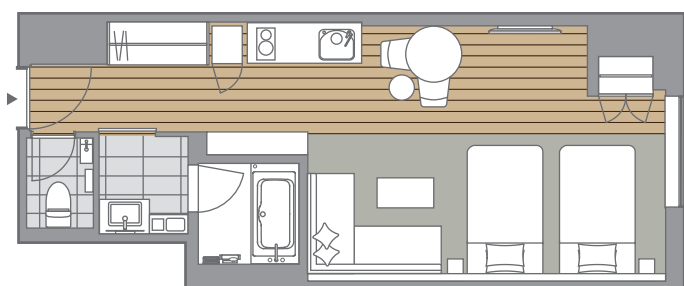

Our comfortable spaces and inviting places are designed with your everyday needs in mind.

Den with 1 King Bed:

14 rooms

- Spacious 28 sq m guestroom
- Sleeping area with a king plush bed
- Mini fridge + microwave
- Contemporary décor and comfortable furnishings with a seating area
- Closet
- 55" flat panel TV
- Dedicated workspace
- Generous bathroom with a bathtub
- Free Wi-Fi
- Connecting Room with 1 Bedroom Kitchen Suite 2 Twin Beds with Sofa Bed

Kitchen Studio 2 Twin Beds with Sofa Bed:

58 rooms

- Spacious about 41 sq m guestroom
- Sleeping area with two semi-double size plush beds
- Full kitchen
- Contemporary décor and comfortable furnishings including a seating area with sofa bed
- Closet
- 55" flat panel TV
- Dedicated workspace
- Generous bathroom with a bathtub (with the exception of accessible room)
- Free Wi-Fi

1 Bedroom Kitchen Suite 2 Twin Beds with Sofa Bed: 14 rooms

- Spacious about 53 sq m studio gives you space to keep your routine rolling
- Features a separated living and sleeping area with sofa bed
- Two semi-double size plush beds
- Fully equipped kitchen and a dining table
- Spacious closet
- 55" flat panel TV x2
- Generous bathroom with a bathtub
- Free Wi-Fi
- Connecting Room with Den with 1 King Bed

Specialty Suite 2 Twin Beds with Sofa Bed: **6 rooms**

- Spacious about 54 sq m one-bedroom suite gives you space to keep your routine rolling
- The spacious suite features a separate living room with sofa bed and two semi-double size plush beds
- Fully equipped kitchen and a dining table
- Spacious closet and dresser space
- Laundry machine
- 55" flat panel TV x2
- Generous bathroom with a bathtub
- Free Wi-Fi