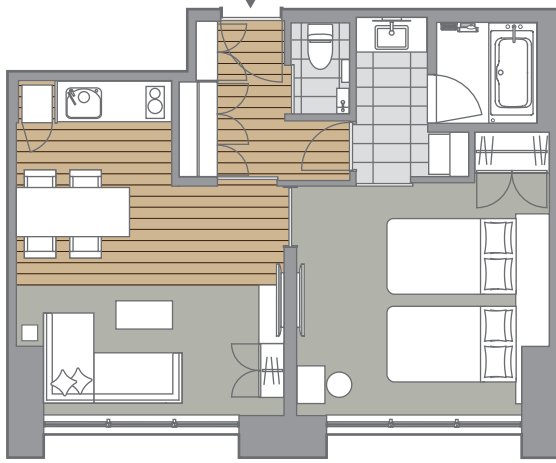

Our comfortable spaces and inviting places are designed with your everyday needs in mind.

Den with 1 King Bed:

14 rooms

- Spacious 28 sq m guestroom
- Sleeping area with a king plush bed
- Mini fridge + microwave
- Contemporary décor and comfortable furnishings with a seating area
- Closet
- 55" flat panel TV
- Dedicated workspace
- Generous bathroom with a bathtub
- Free Wi-Fi
- Connecting Room with 1 Bedroom Kitchen Suite 2 Twin Beds with Sofa Bed

Kitchen Studio 2 Twin Beds with Sofa Bed:

58 rooms

- Spacious about 41 sq m guestroom
- Sleeping area with two semi-double size plush beds
- Full kitchen
- Contemporary décor and comfortable furnishings including a seating area with sofa bed
- Closet
- 55" flat panel TV
- Dedicated workspace
- Generous bathroom with a bathtub (with the exception of accessible room)
- Free Wi-Fi

1 Bedroom Kitchen Suite 2 Twin Beds with Sofa Bed: 14 rooms

- Spacious about 53 sq m studio gives you space to keep your routine rolling
- Features a separated living and sleeping area with sofa bed
- Two semi-double size plush beds
- Fully equipped kitchen and a dining table
- Spacious closet
- 55" flat panel TV x2
- Generous bathroom with a bathtub
- Free Wi-Fi
- Connecting Room with Den with 1 King Bed

Specialty Suite 2 Twin Beds with Sofa Bed: **6 rooms**

- Spacious about 54 sq m one-bedroom suite gives you space to keep your routine rolling
- The spacious suite features a separate living room with sofa bed and two semi-double size plush beds
- Fully equipped kitchen and a dining table
- Spacious closet and dresser space
- Laundry machine
- 55" flat panel TV x2
- Generous bathroom with a bathtub
- Free Wi-Fi