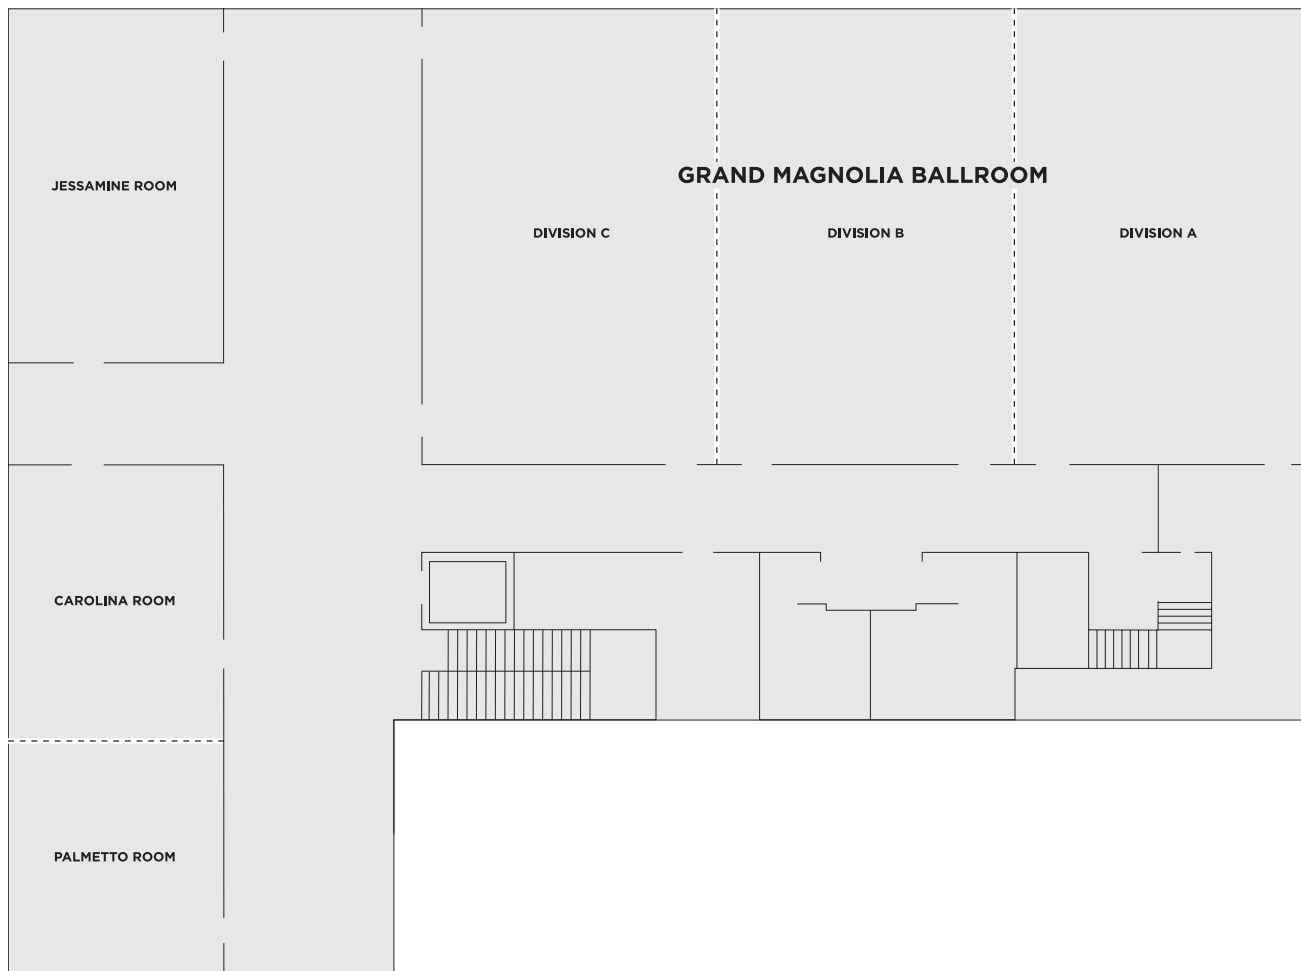

Sterling Hall

Charleston Historic District
560 King Street, Charleston, SC 29403
hyatthousecharlestonhistoricdistrict.com/hyattplacecharlestonhistoricdistrict.com