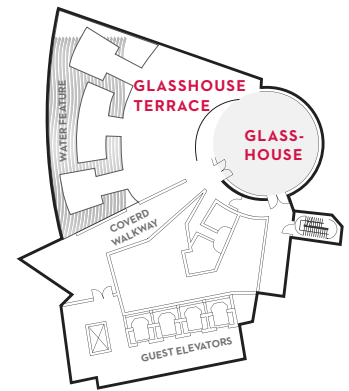

HYATT ON THE BUND
199 Huangpu Road, Shanghai
200080,
People's Republic of China

T +86 21 6393 1234
F +86 21 6393 1313

hyattonthebund.com

FLOOR PLANS

East and West Towers - Lobby Level

East Tower - Level M

East Tower - Level 2