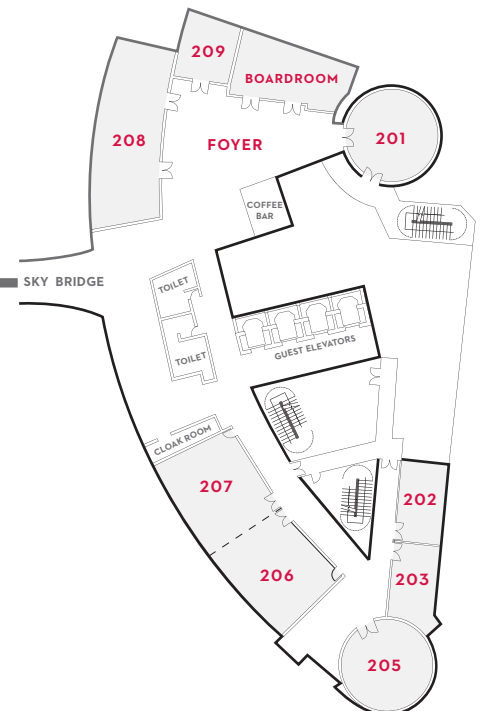

HYATT ON THE BUND
199 Huangpu Road, Shanghai
200080,
People's Republic of China

T +86 21 6393 1234
F +86 21 6393 1313

hyattonthebund.com

FLOOR PLANS

East and West Towers - Lobby Level

East Tower - Level M

East Tower - Level 2