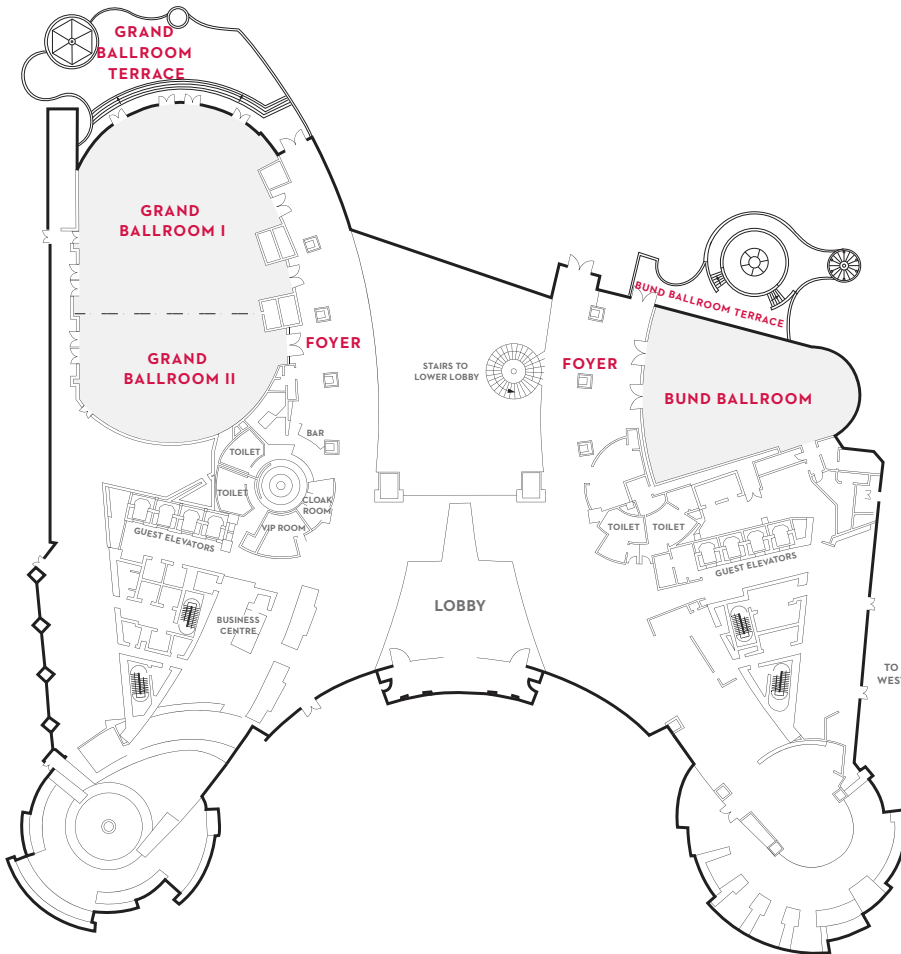

HYATT ON THE BUND
199 Huangpu Road, Shanghai
200080,
People's Republic of China

T +86 21 6393 1234
F +86 21 6393 1313

hyattonthebund.com

FLOOR PLANS

East and West Towers - Lobby Level

East Tower - Level M

East Tower - Level 2