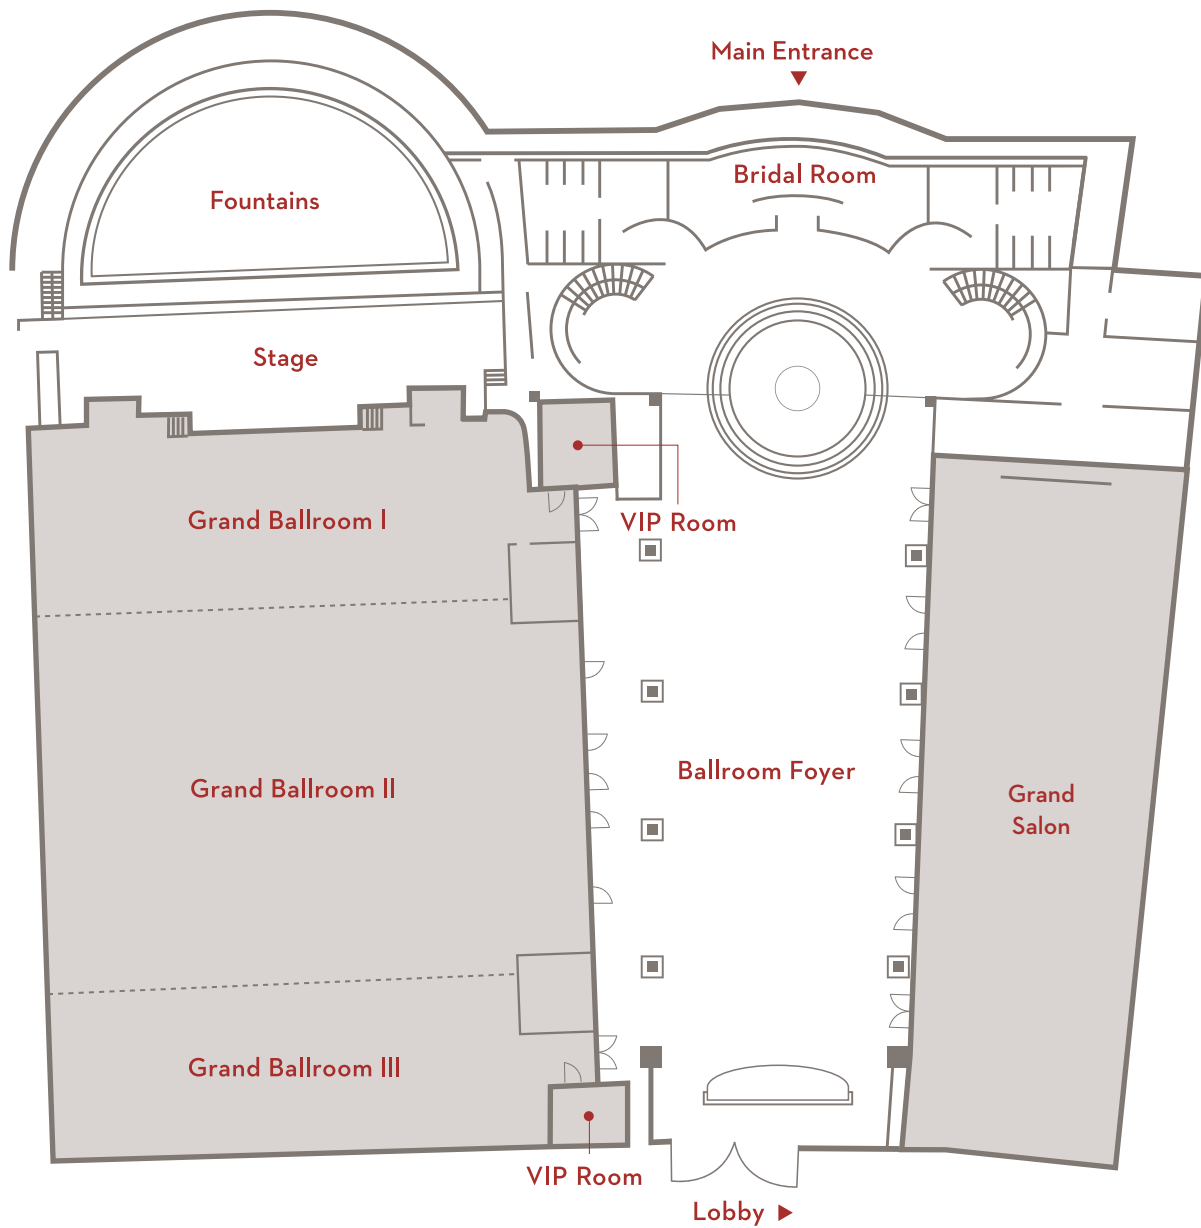

GRAND HYATT SEOUL

322 Sowol-ro, Yongsan-gu
Seoul 04347, Korea

+82 2 797 1234 TELEPHONE

+82 2 798 6953 FAX

seoul.grand@hyatt.com

seoul.grand.hyatt.com

GRAND | HYATT™

FLOOR PLAN

Lobby Level