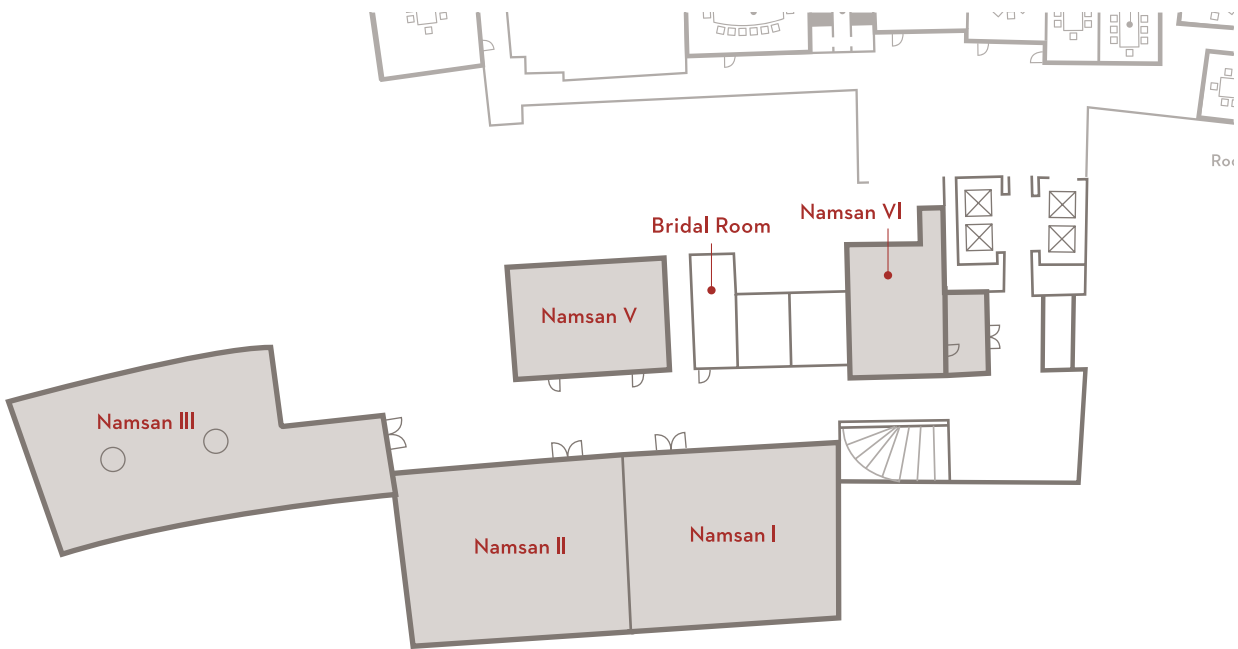

FLOOR PLAN

Second Level - Namsan Rooms

FLOOR PLAN

Second Level - Business Center

GRAND HYATT SEOUL

322 Sowol-ro, Yongsan-gu
Seoul 04347, Korea

+82 2 797 1234 TELEPHONE

+82 2 798 6953 FAX

seoul.grand@hyatt.com

seoul.grand.hyatt.com

GRAND | HYATT™

FLOOR PLAN

Lower Lobby Level - Sansoo

FLOOR PLAN

Garden Level