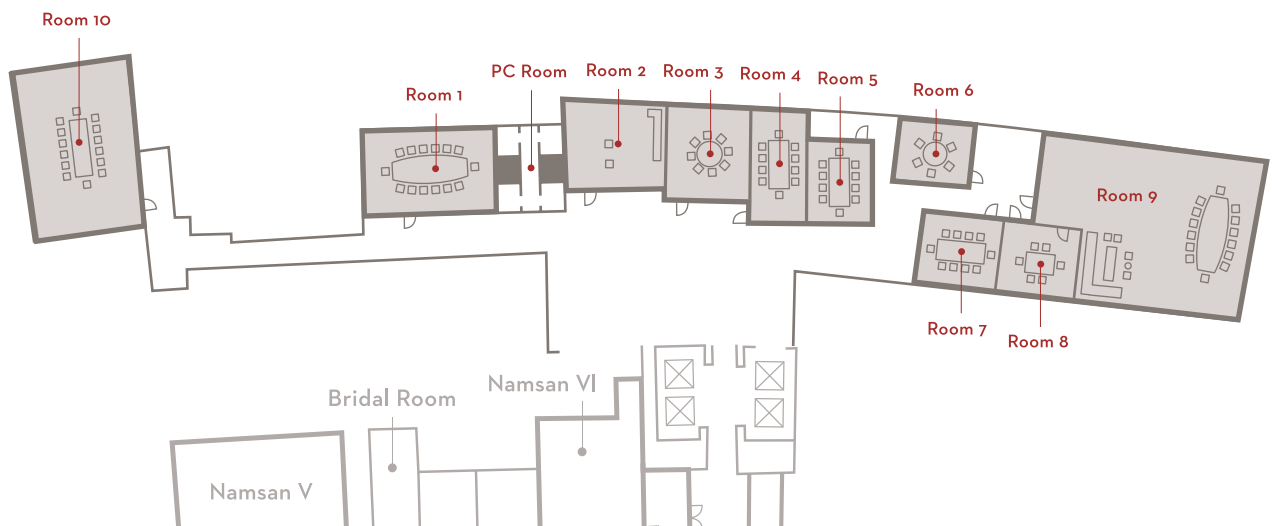

FLOOR PLAN

Second Level - Namsan Rooms

FLOOR PLAN

Second Level - Business Center

GRAND HYATT SEOUL

322 Sowol-ro, Yongsan-gu
Seoul 04347, Korea

+82 2 797 1234 TELEPHONE

+82 2 798 6953 FAX

seoul.grand@hyatt.com

seoul.grand.hyatt.com

GRAND | HYATT™

FLOOR PLAN

Lower Lobby Level - Sansoo

FLOOR PLAN

Garden Level