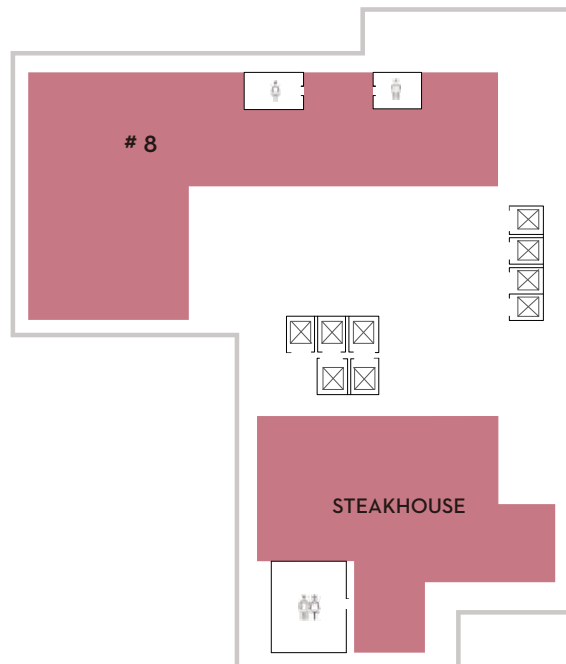

FLOOR PLAN
Residence Level

10th FLOOR

FLOOR PLAN
On 15th Floor

15th FLOOR

FLOOR PLAN
On 16th Floor

16th FLOOR

FLOOR PLAN
Palais Level

12th FLOOR

GRAND | HYATT

SMALL & LARGE MEETINGS

Capacities & Floor plans

SMALL & LARGE MEETINGS

Capacities & Floor plans

CAPACITY CHART

ROOM NAME	DIMENSIONS (H) M	AREA M ²	THEATRE	CLASSROOM	U-SHAPE	BOARD- ROOM	BANQUET	COCKTAIL
<i>Residence on 10 Floor</i>								
RESIDENCE 1001	3	81	-	-	-	16	-	-
RESIDENCE 1002	3	112	70	45	30	26	40	70
RESIDENCE 1003	3	147	108	45	33	26	60	90
RESIDENCE 1005	3	147	108	45	33	26	60	90
RESIDENCE 1006	3	145	108	45	33	26	60	90
- RESIDENCE 1002+1003	3	259	173	90	54	56	100	160
- RESIDENCE 1002+1003+1005	3	406	286	153	-	-	160	250
- RESIDENCE 1002+1003+1005+1006	3	551	-	-	-	-	220	340
- RESIDENCE 1003+1005	3	294	216	90	63	62	120	180
- RESIDENCE 1003+1005+1006	3	439	324	162	-	-	180	270
- RESIDENCE 1005+1006	3	292	216	90	63	62	120	180
RESIDENCE 1007	3	159	121	63	45	38	60	110
RESIDENCE 1008	3	206	117	72	51	38	80	110
<i>Palais on 12 Floor</i>								
RESIDENCE 1201	3	251						
- LIVING ROOM	3	107	84	42	39	38	30	70
- STUDY	3	71	-	-	-	16	-	-
RESIDENCE 1202	3	311	195	90	51	50	120	160
BRIDAL SUITE	3	102	-	-	-	-	-	-
PALAIS 1	8	187	240	120	60	-	120	180
PALAIS 2	8	338	468	252	-	-	240	320
PALAIS 3	8	187	240	120	60	-	120	180
PALAIS 1+2 / PALAIS 2+3	8	525	754	399	-	-	360	500
PALAIS 1+2+3	8	712	1014	546	-	-	480	700
PALAIS FOYER	8	377	-	-	-	-	120	300
FRENCH GARDEN		1350	250	-	-	-	160	250
PALAIS + FOYER	8	1089	-	-	-	-	600	1000
PALAIS + FOYER + FRENCH GARDEN	-	2439	-	-	-	-	760	1250