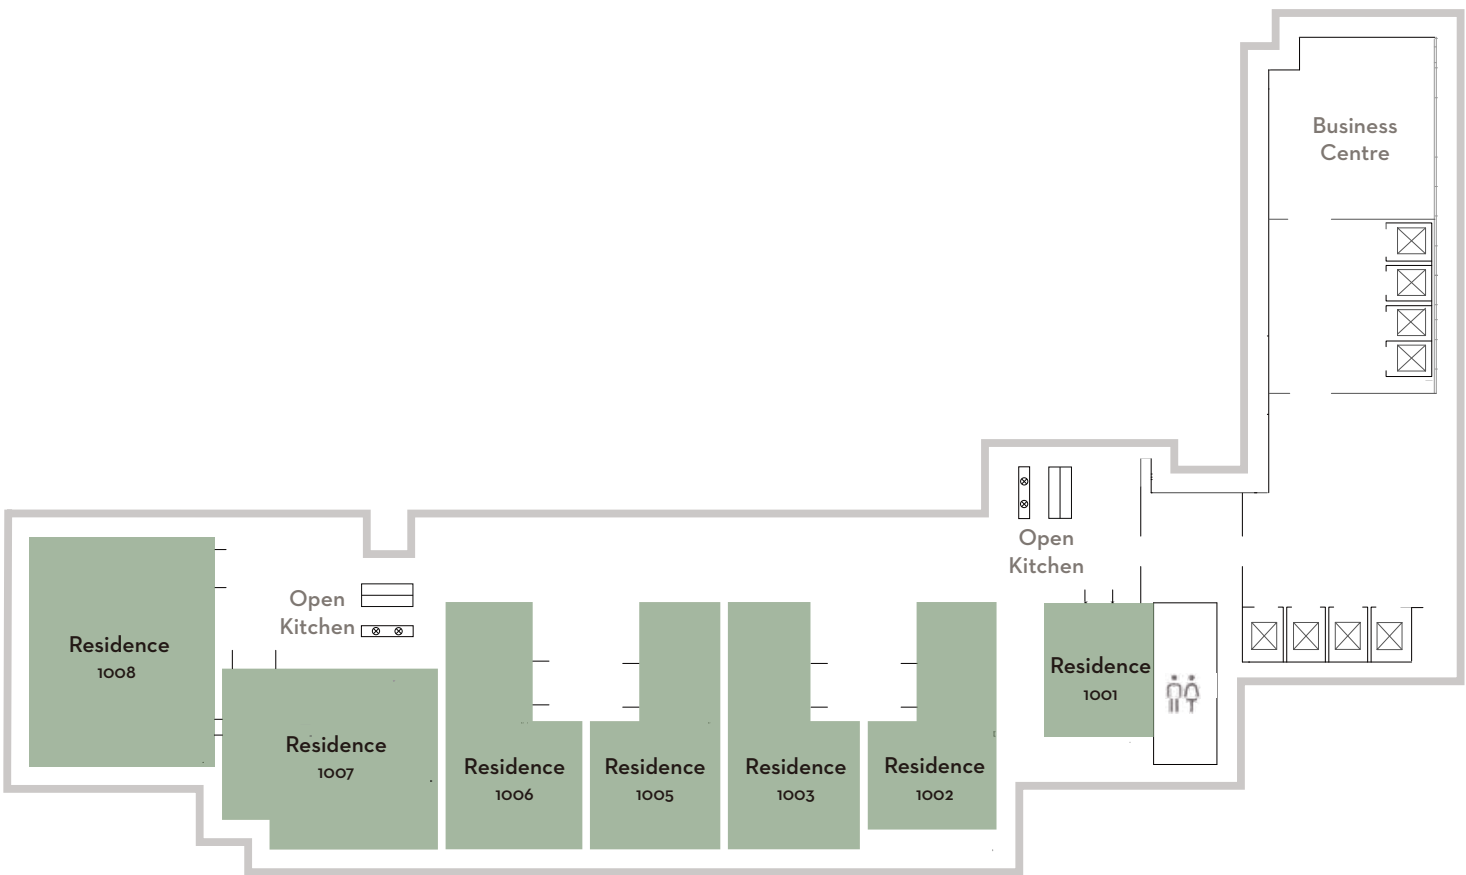

FLOOR PLAN
Residence Level

10th FLOOR

FLOOR PLAN
On 15th Floor

15th FLOOR

FLOOR PLAN
On 16th Floor

16th FLOOR

FLOOR PLAN
Palais Level

12th FLOOR

GRAND | HYATT

SMALL & LARGE MEETINGS

Capacities & Floor plans

SMALL & LARGE MEETINGS

Capacities & Floor plans

CAPACITY CHART

ROOM NAME	DIMENSIONS (H) M	AREA M ²	THEATRE	CLASSROOM	U-SHAPE	BOARD- ROOM	BANQUET	COCKTAIL
<i>Residence on 10 Floor</i>								
RESIDENCE 1001	3	81	-	-	-	16	-	-
RESIDENCE 1002	3	112	70	45	30	26	40	70
RESIDENCE 1003	3	147	108	45	33	26	60	90
RESIDENCE 1005	3	147	108	45	33	26	60	90
RESIDENCE 1006	3	145	108	45	33	26	60	90
- RESIDENCE 1002+1003	3	259	173	90	54	56	100	160
- RESIDENCE 1002+1003+1005	3	406	286	153	-	-	160	250
- RESIDENCE 1002+1003+1005+1006	3	551	-	-	-	-	220	340
- RESIDENCE 1003+1005	3	294	216	90	63	62	120	180
- RESIDENCE 1003+1005+1006	3	439	324	162	-	-	180	270
- RESIDENCE 1005+1006	3	292	216	90	63	62	120	180
RESIDENCE 1007	3	159	121	63	45	38	60	110
RESIDENCE 1008	3	206	117	72	51	38	80	110
<i>Palais on 12 Floor</i>								
RESIDENCE 1201	3	251						
- LIVING ROOM	3	107	84	42	39	38	30	70
- STUDY	3	71	-	-	-	16	-	-
RESIDENCE 1202	3	311	195	90	51	50	120	160
BRIDAL SUITE	3	102	-	-	-	-	-	-
PALAIS 1	8	187	240	120	60	-	120	180
PALAIS 2	8	338	468	252	-	-	240	320
PALAIS 3	8	187	240	120	60	-	120	180
PALAIS 1+2 / PALAIS 2+3	8	525	754	399	-	-	360	500
PALAIS 1+2+3	8	712	1014	546	-	-	480	700
PALAIS FOYER	8	377	-	-	-	-	120	300
FRENCH GARDEN		1350	250	-	-	-	160	250
PALAIS + FOYER	8	1089	-	-	-	-	600	1000
PALAIS + FOYER + FRENCH GARDEN	-	2439	-	-	-	-	760	1250