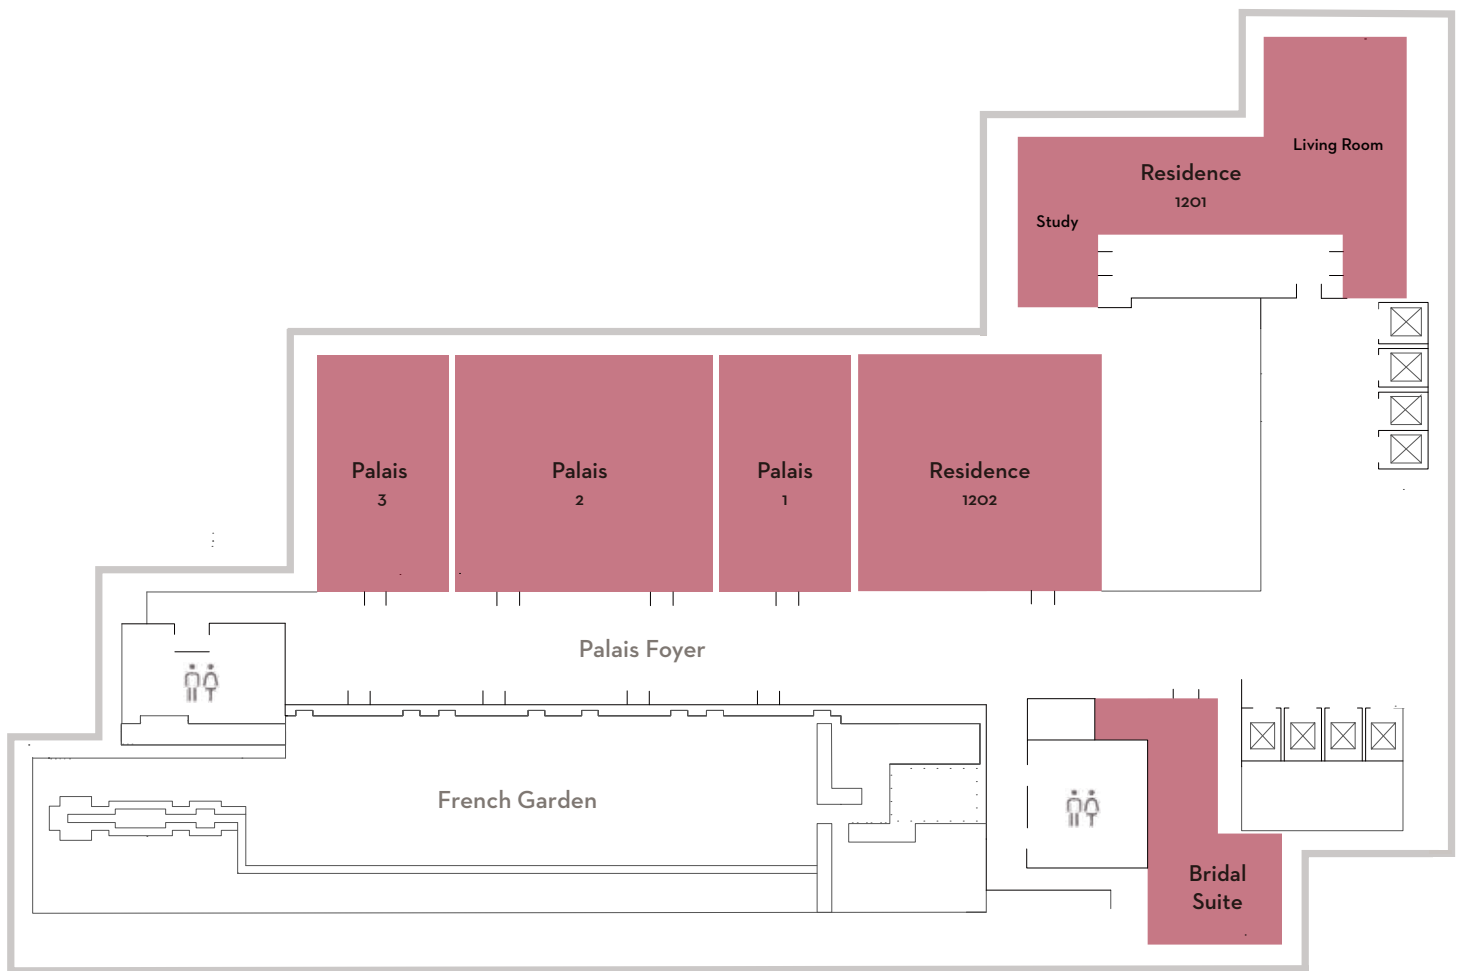

FLOOR PLAN
Residence Level

10th FLOOR

FLOOR PLAN
On 15th Floor

15th FLOOR

FLOOR PLAN
On 16th Floor

16th FLOOR

FLOOR PLAN
Palais Level

12th FLOOR

GRAND | HYATT

SMALL & LARGE MEETINGS

Capacities & Floor plans

SMALL & LARGE MEETINGS

Capacities & Floor plans

CAPACITY CHART

ROOM NAME	DIMENSIONS (H) M	AREA M ²	THEATRE	CLASSROOM	U-SHAPE	BOARD- ROOM	BANQUET	COCKTAIL
<i>Residence on 10 Floor</i>								
RESIDENCE 1001	3	81	-	-	-	16	-	-
RESIDENCE 1002	3	112	70	45	30	26	40	70
RESIDENCE 1003	3	147	108	45	33	26	60	90
RESIDENCE 1005	3	147	108	45	33	26	60	90
RESIDENCE 1006	3	145	108	45	33	26	60	90
- RESIDENCE 1002+1003	3	259	173	90	54	56	100	160
- RESIDENCE 1002+1003+1005	3	406	286	153	-	-	160	250
- RESIDENCE 1002+1003+1005+1006	3	551	-	-	-	-	220	340
- RESIDENCE 1003+1005	3	294	216	90	63	62	120	180
- RESIDENCE 1003+1005+1006	3	439	324	162	-	-	180	270
- RESIDENCE 1005+1006	3	292	216	90	63	62	120	180
RESIDENCE 1007	3	159	121	63	45	38	60	110
RESIDENCE 1008	3	206	117	72	51	38	80	110
<i>Palais on 12 Floor</i>								
RESIDENCE 1201	3	251						
- LIVING ROOM	3	107	84	42	39	38	30	70
- STUDY	3	71	-	-	-	16	-	-
RESIDENCE 1202	3	311	195	90	51	50	120	160
BRIDAL SUITE	3	102	-	-	-	-	-	-
PALAIS 1	8	187	240	120	60	-	120	180
PALAIS 2	8	338	468	252	-	-	240	320
PALAIS 3	8	187	240	120	60	-	120	180
PALAIS 1+2 / PALAIS 2+3	8	525	754	399	-	-	360	500
PALAIS 1+2+3	8	712	1014	546	-	-	480	700
PALAIS FOYER	8	377	-	-	-	-	120	300
FRENCH GARDEN		1350	250	-	-	-	160	250
PALAIS + FOYER	8	1089	-	-	-	-	600	1000
PALAIS + FOYER + FRENCH GARDEN	-	2439	-	-	-	-	760	1250