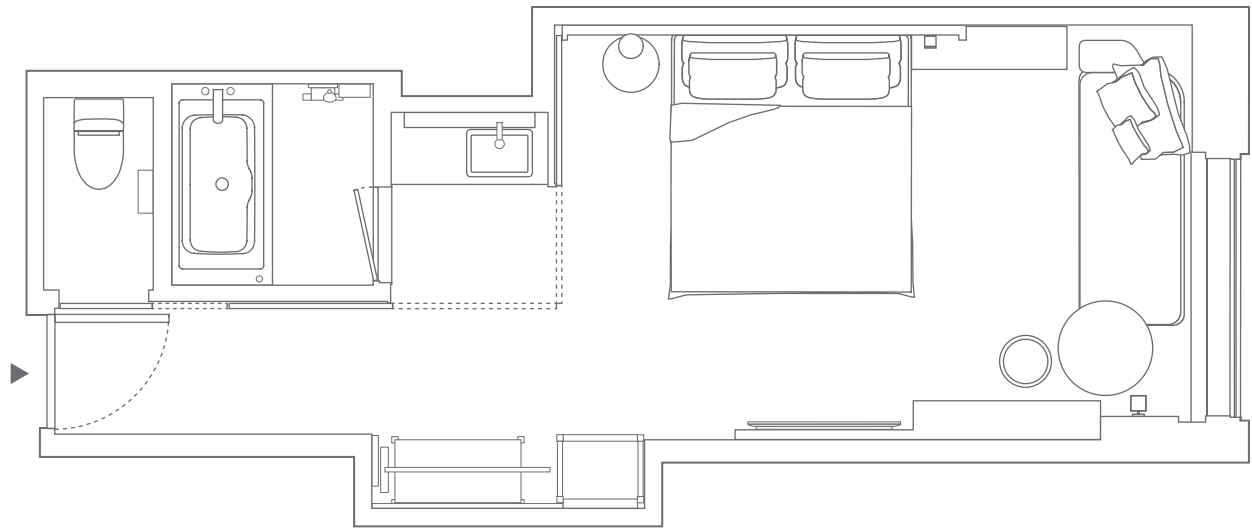

キング

1 KING BED

Floor 4-13F Size Approx. 32m<sup>2</sup> 344 sq ft 92 rooms

ツイン

2 TWIN BEDS

Floor 4-13F Size Approx. 32m<sup>2</sup> 344 sq ft 64 rooms