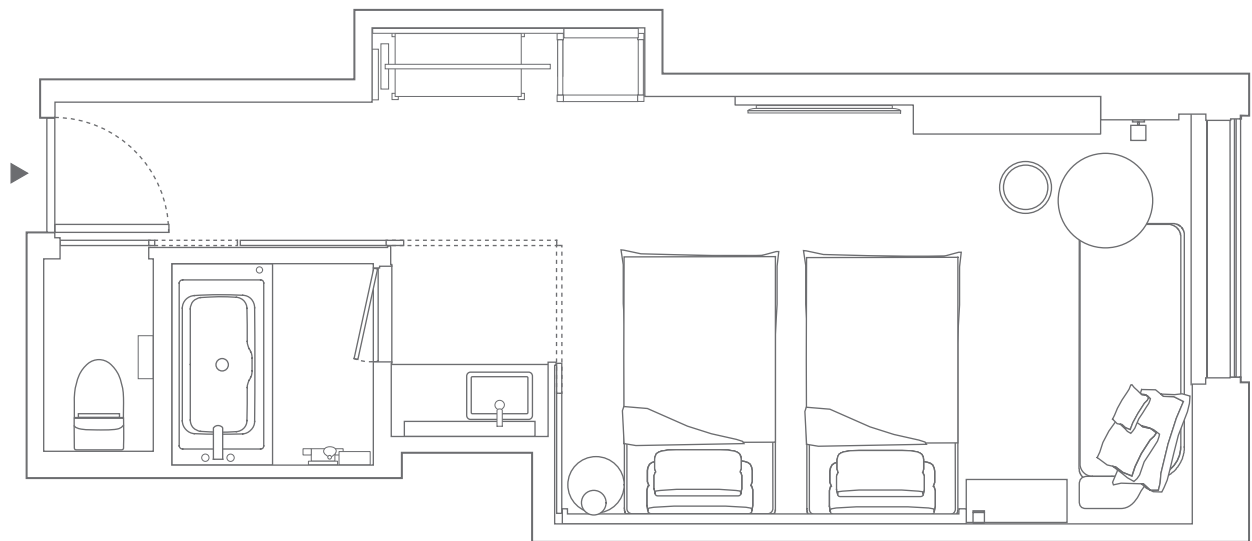

キング

1 KING BED

Floor 4-13F Size Approx. 32m<sup>2</sup> 344 sq ft 92 rooms

ツイン

2 TWIN BEDS

Floor 4-13F Size Approx. 32m<sup>2</sup> 344 sq ft 64 rooms