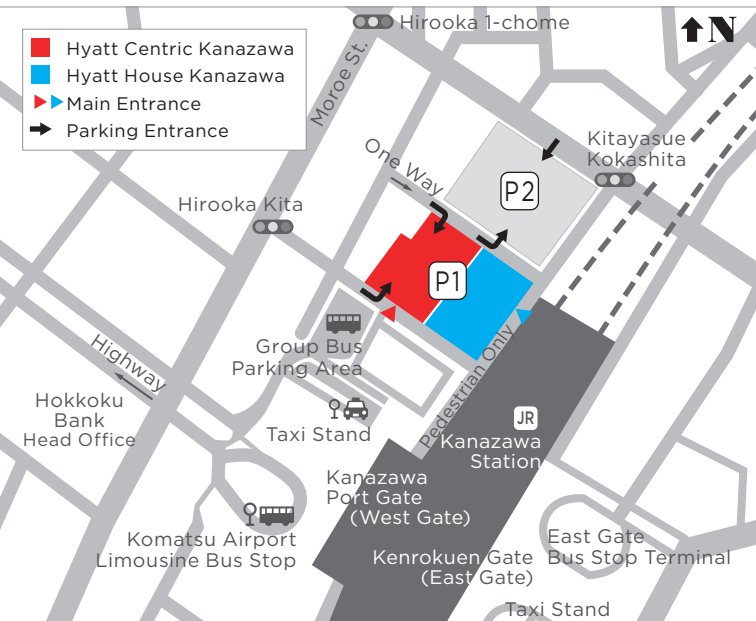

Hyatt Centric Kanazawa | Hyatt House Kanazawa  
1-5-2 Hirooka, Kanazawa, Ishikawa

Hyatt Centric Kanazawa does not have a private parking lot.  
Please use a parking lot nearby.

- P1** NPC24H Cross Gate Kanazawa  
1-5-2 Hirooka, Kanazawa (hotel basement)
- P2** Kanazawa Station West Exit Clock Parking Lot  
1-4-1 Hirooka, Kanazawa

\*Please pay at the machine when leaving the parking lot.  
\*Other parking lots are also available nearby.