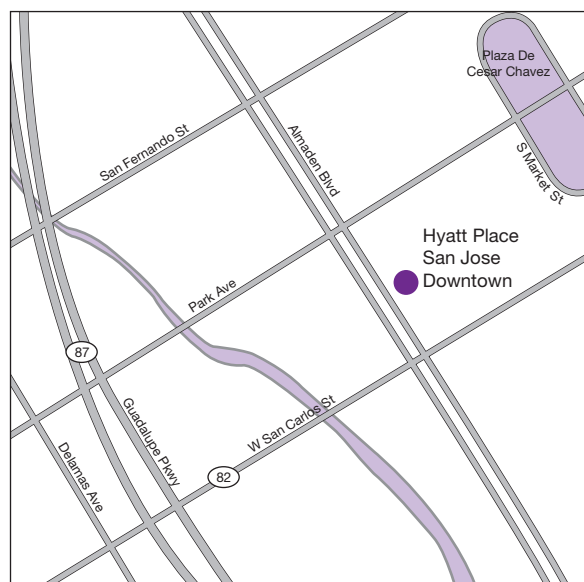

LOCAL ATTRACTIONS

- San Jose McEnery Convention Center
- HP Pavilion-Sports & Entertainment Complex
- Santana Row Upscale Shopping Promenade
- San Jose Sharks Professional NHL Team
- Great America Amusement Park
- Broadway San Jose
- Winchester Mystery House

TRANSPORTATION

- 4.5 miles from Mineta San Jose Int'l Airport
- Located in the Heart of Downtown San Jose
- At the Crossroads of Interstates 280/101/880

HYATT PLACE SAN JOSE DOWNTOWN

282 Almaden Boulevard
 San Jose, CA 95113
 P: 408.998.0400
 F: 408.998.6203
HyattPlaceSanJose.com