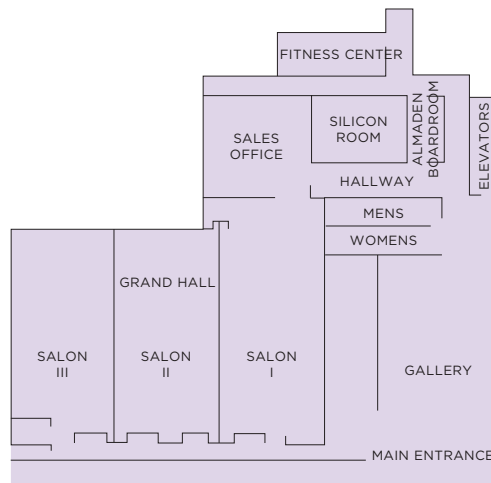

ROOM DIMENSIONS & CAPACITIES

Room name	Room Dimensions	Square Feet	Banquet	Reception	Theater	Classroom	U-Shape	H-Square	Boardroom	Crescent
GRAND HALL	99'X66'	5874	520	520	680	336	—	—	—	260
SALON I	33'X66'	2178	180	220	240	124	68	80	60	90
SALON II	33'X56'	1848	170	200	220	112	60	72	52	85
SALON III	33'X56'	1848	170	200	220	112	60	72	52	85
SALON I & II	66'X56'	4026	350	420	460	224	—	—	—	175
SALON II & III	66'X56'	3696	340	400	440	224	—	—	—	170
SILICON ROOM	37'X19'	703	60	60	70	40	30	34	34	30
ALMADEN BOARDROOM	12'X24'	288	20	—	20	12	—	—	12	10