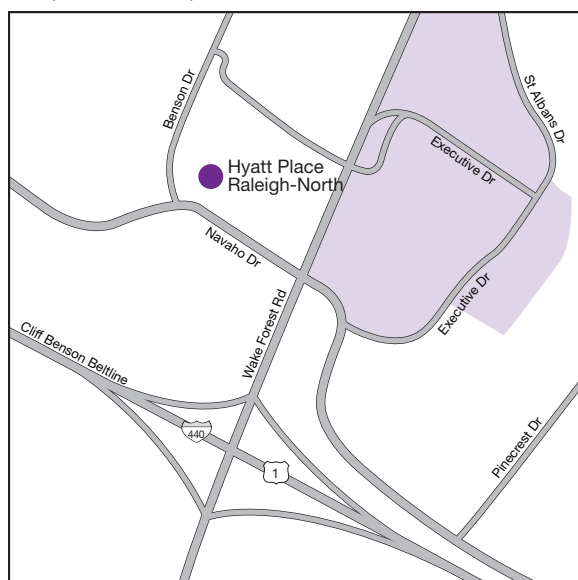

LOCAL ATTRACTIONS

- RBC Center
- Time Warner Cable Music Pavilion
- Raleigh Convention Center
- North Carolina State University
- North Carolina Museum of Art
- Raleigh Amphitheater
- NC State Fairgrounds

TRANSPORTATION

- 13 Minutes from Raleigh-Durham International Airport
- 3 Miles from downtown Raleigh
- Convenient to I-440 @ Wake Forest Road

HYATT PLACE RALEIGH-NORTH

1105 Navaho Drive
 Raleigh, NC 27609
 P: 919.877.9997
 F: 919.877.9939
 HyattPlaceRaleighNorth.com