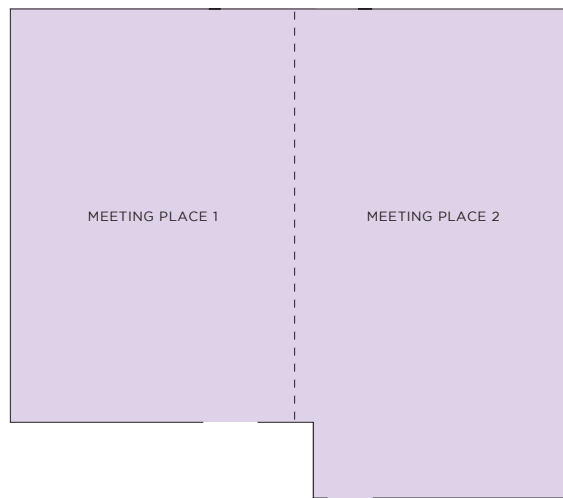

ROOM DIMENSIONS & CAPACITIES

Room name	Room Dimensions	Square Feet	Classroom	Theater	Conference	U-Shape	H-Square
MEETING PLACE 1 & 2	33.8' x 32'	930	30	60	25	30	35
MEETING PLACE 1	18.8' x 24'	450	20	30	15	20	23
MEETING PLACE 2	15' x 32'	480	20	30	15	10	13