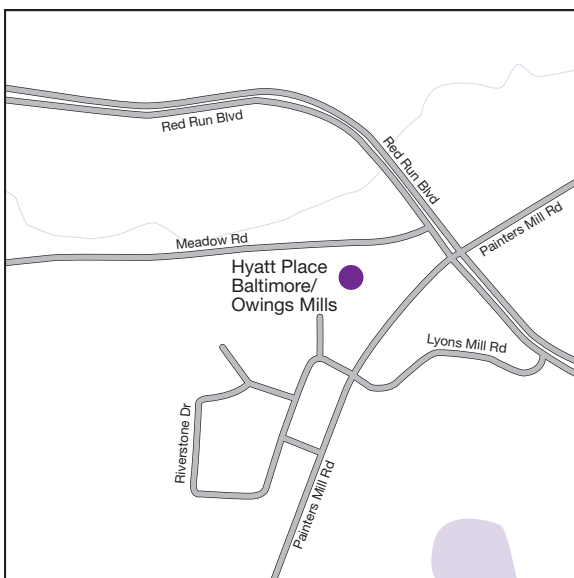

LOCAL ATTRACTIONS

- Baltimore Inner Harbor
- Oriole Park at Camden Yards
- Ravens M&T Bank Stadium
- Baltimore Convention Center
- National Aquarium Baltimore
- Metro Subway Station to Johns Hopkins Hospital
- Baltimore Ravens Training Facility

TRANSPORTATION

- 15 miles from BWI Airport
- 12 miles from Baltimore City
- 2 miles from Interstate I-795

HYATT PLACE BALTIMORE/OWINGS MILLS

4730 Painters Mill Road
 Owings Mills, MD 21117
 P: 410.998.3630
 F: 410.998.3631
 HyattPlaceOwingsMills.com