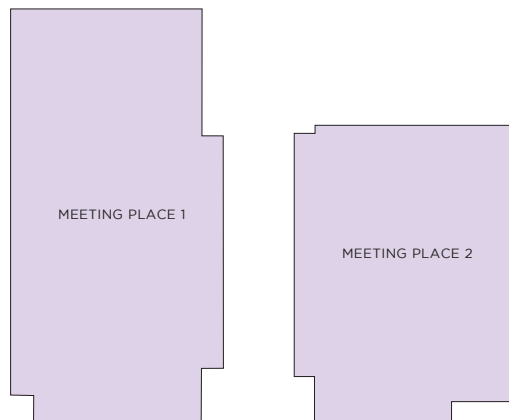

ROOM DIMENSIONS & CAPACITIES

Room name	Room Dimensions	Square Feet	Banquet	Theater	Classroom	Conference	U-Shape	H-Square
MEETING PLACE 1	13' x 32'	429	24	25	18	16	15	16
MEETING PLACE 2	19' x 21'	432	50	50	35	25	25	30