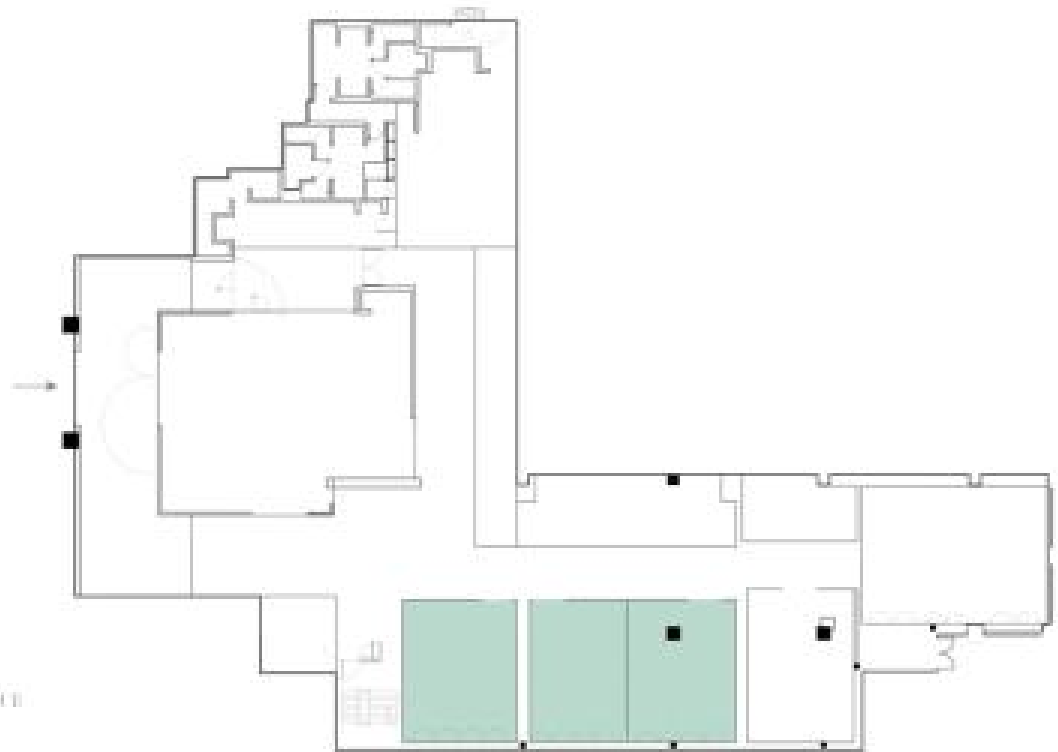

- NORTH GATE
- LECTURE HALL
- CLASSROOMS (3)
- UNION HALL
- LIBRARY
- READING ROOM
- INTERNET CAFE
- CAMPUS STORE
- CAMPUS BARS
- CAFETERIA/CAMPUS GRILL
- CAMPUS COMMONS/THE GARD