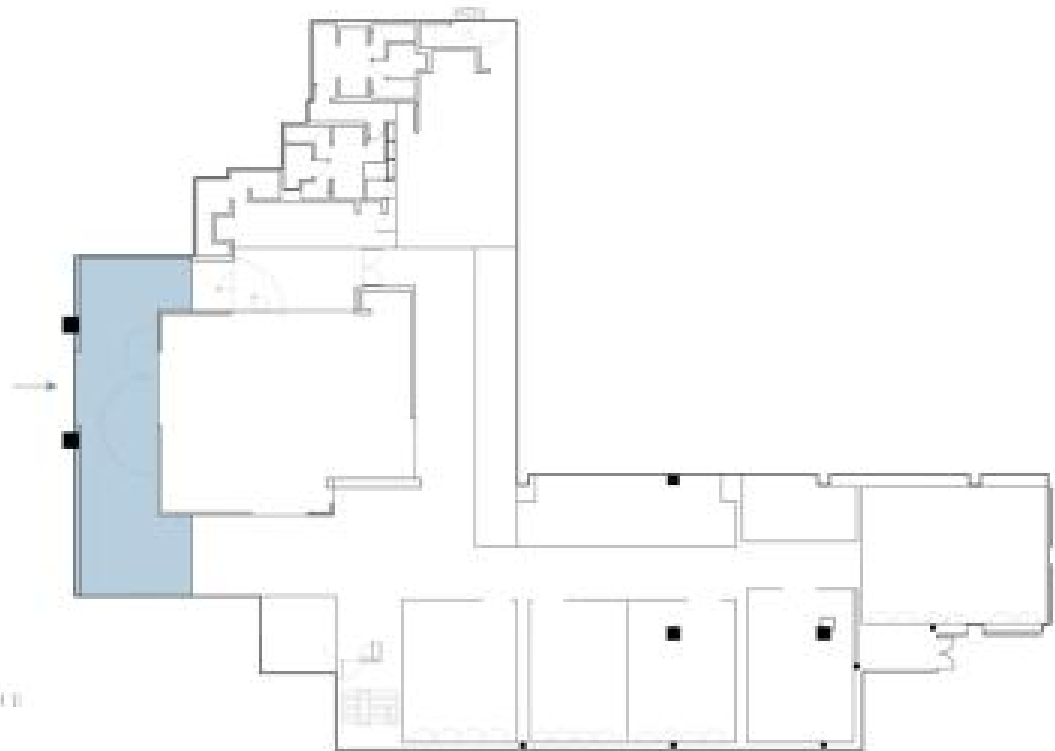

- NORTH GATE
- LECTURE HALL
- CLASSROOMS (3)
- UNION HALL
- LIBRARY
- READING ROOM
- INTERNET CAFE
- CAMPUS STORE
- CAMPUS BARS
- CAFETERIA/CAMPUS GRILL
- CAMPUS COMMONS/THE GARD