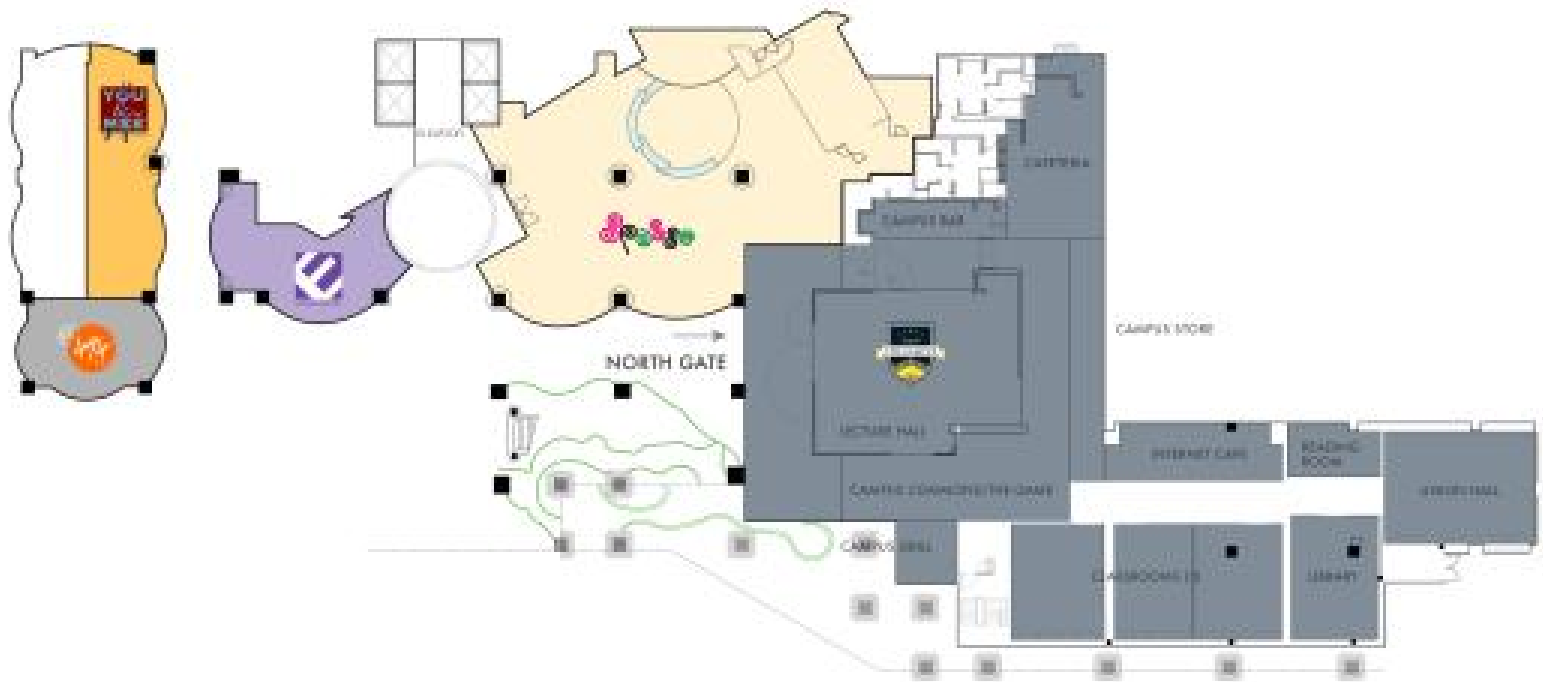

LOWER LOBBY FLOOR