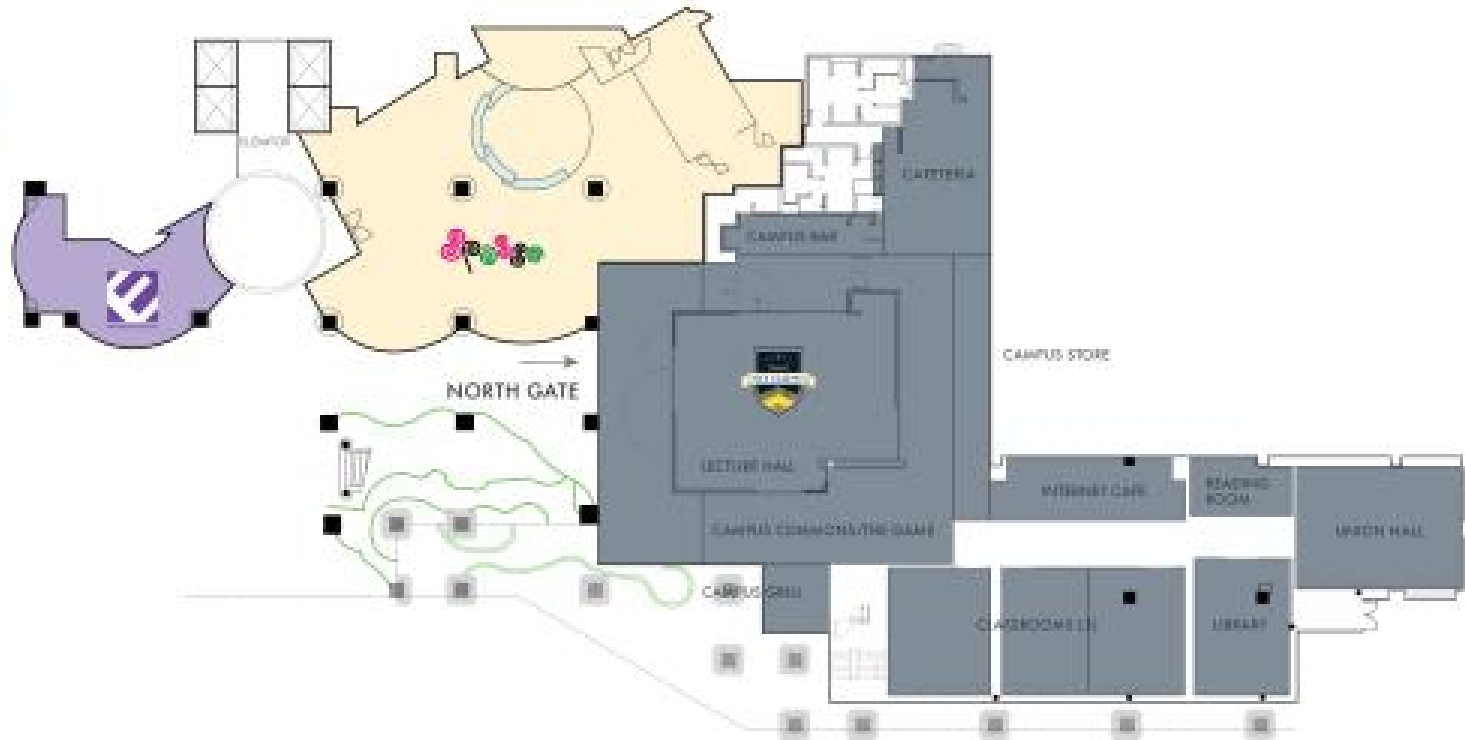

CAMPUS COLLEGE TOWN