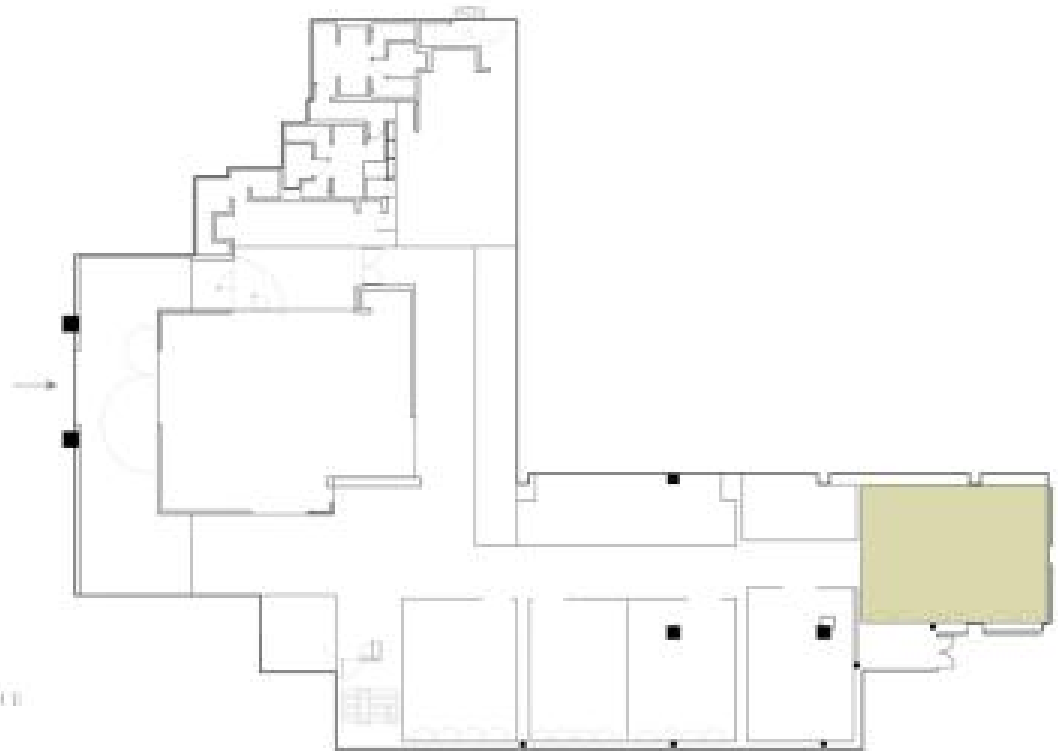

- NORTH GATE
- LECTURE HALL
- CLASSROOMS (3)
- UNION HALL
- LIBRARY
- READING ROOM
- INTERNET CAFE
- CAMPUS STORE
- CAMPUS BARS
- CAFETERIA/CAMPUS GRILL
- CAMPUS COMMONS/THE GARD